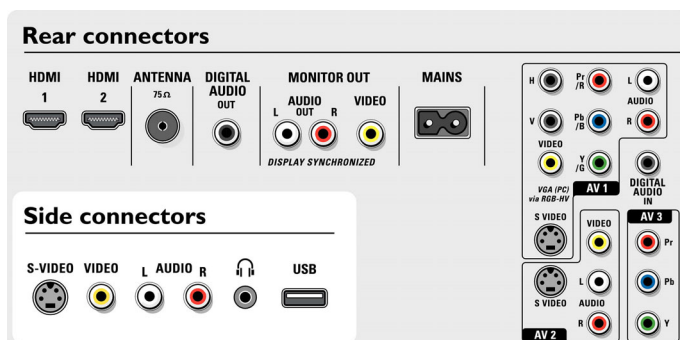

Sound

- Output power (RMS): 2x15W
- Sound System: Virtual Dolby Digital
- Sound Enhancement: Digital Signal Processing, Dynamic Bass Enhancement, Graphic Equaliser

Loudspeakers

- Built-in speakers: 4
- Loudspeaker types: Dome tweeter, Integrated woofers with wOOx

Connectivity

- AV 1: (1, 2, 3Fh autoranging), Audio L/R in, Component Video in, Y/C, YPbPr, RGB+H/V
- AV 2: Audio L/R in, CVBS, Y/C
- AV 3: YPbPr, S/PDIF digital coaxial
- Front / Side connections: Audio L/R in, CVBS in, Headphone Out, S-video in, USB
- Other connections: Monitor out, CVBS, L/R (cinch), S/PDIF out (coaxial)
- Ext 4: HDMI
- Ext 5: HDMI

Power

- Mains power: AC 220 - 240 V +/- 10%
- Ambient temperature: 5 °C to 40 °C

- Power consumption: 190 W
- Standby power consumption: 0.8W

Accessories

- Included accessories: Table top stand, Wall mounting bracket, RF antenna cable
- Optional accessories: Floor stand

Dimensions

- Set Width: 987 mm
- Set Height: 705 mm
- Set Depth: 114 mm
- Set height (with stand): 770 mm
- Set depth (with stand): 265 mm
- Weight incl. Packaging: 32 kg
- Wall mount compatible: 800 x 200 mm
- Product dimensions (WxDxH): 987x 705x 114mm

Issue date 2023-10-05

Version: 3.0.8

EAN: 87 10895 92444 3

© 2023 Koninklijke Philips N.V.
All Rights reserved.

Specifications are subject to change without notice.
Trademarks are the property of Koninklijke Philips N.V.
or their respective owners.

www.philips.com