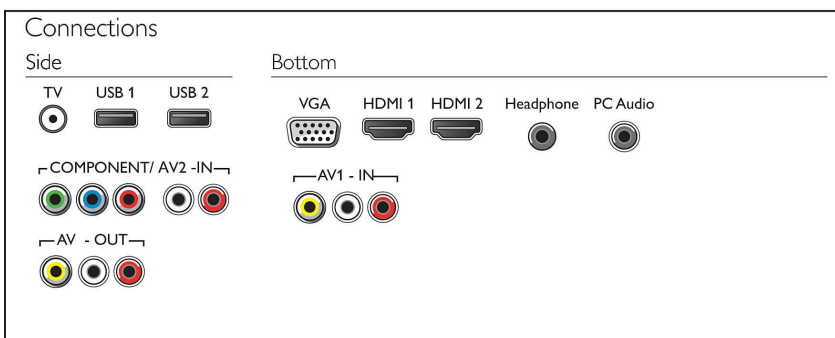

- Video Playback Formats: H264/MPEG-4 AVC, MPEG-2, MPEG-4
- Music Playback Formats: MP3, AAC, MPEG1 L1/2
- Picture Playback Formats: JPEG, BMP, PNG

User Interaction

- Firmware upgradeable: Firmware upgradeable via USB
- Screen Format Adjustments: 4:3, Widescreen, 16:9, Fit to Screen

Sound

- Output power (RMS): 16W
- Sound Enhancement: Incredible Surround

Connectivity

- Number of AV connections: 1

Issue date 2023-10-05

Version: 1.1.1

EAN: 87 18863 00837 9

© 2023 Koninklijke Philips N.V.
All Rights reserved.