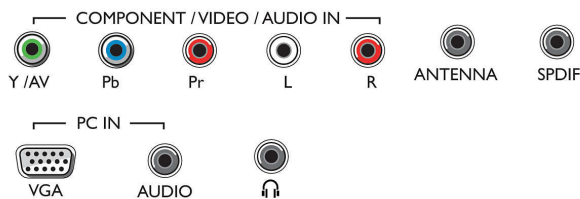

Sound

- Output power (RMS): 16W
- Sound Enhancement: Incredible Surround, Clear Sound, Auto Volume Leveler, Bass Control, Smart Sound

Connectivity

- Number of HDMI connections: 3
- Number of component in (YPbPr): 1
- EasyLink (HDMI-CEC): One touch play, Device Auto Power OFF, INlink Control, TV Auto Power On
- Number of USBs: 1
- Other connections: Digital audio out (coaxial), Audio in (VGA/DVI), Headphone out, PC-In VGA, Antenna IEC/IFC (ATV)

Accessories

- Included accessories: Remote Control, Table top stand, Power cord, Quick start guide, Legal and safety brochure, Warranty Leaflet

Dimensions

- Set Width: 1239 mm
- Set Height: 712 mm
- Set Depth: 66 mm
- Product weight: 15.5 kg
- Set width (with stand): 1239 mm
- Set height (with stand): 752 mm
- Set depth (with stand): 256 mm
- Product weight (+stand): 16.1 kg
- Box width: 1520 mm
- Box height: 816 mm
- Box depth: 139 mm
- Weight incl. Packaging: 20.3 kg
- Wall mount compatible: 400 x 200 mm

Connections

Side

Rear

Issue date 2023-10-05

Version: 2.0.1

EAN: 87 18863 00493 7

© 2023 Koninklijke Philips N.V.
All Rights reserved.

Specifications are subject to change without notice.
Trademarks are the property of Koninklijke Philips N.V.
or their respective owners.