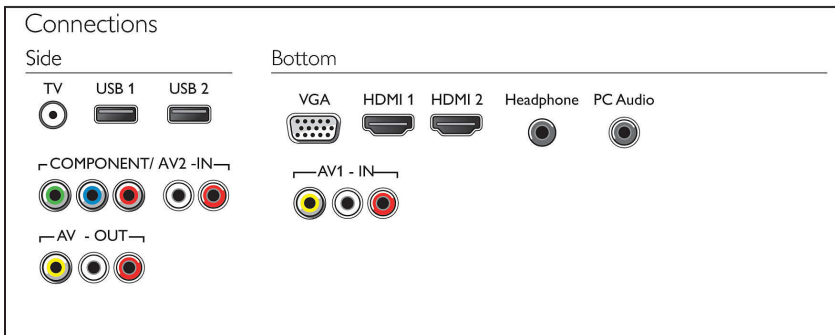

Issue date 2023-10-05

Version: 1.1.1

EAN: 87 18863 00708 2

© 2023 Koninklijke Philips N.V.
All Rights reserved.

Specifications are subject to change without notice.
Trademarks are the property of Koninklijke Philips N.V.
or their respective owners.

www.philips.com