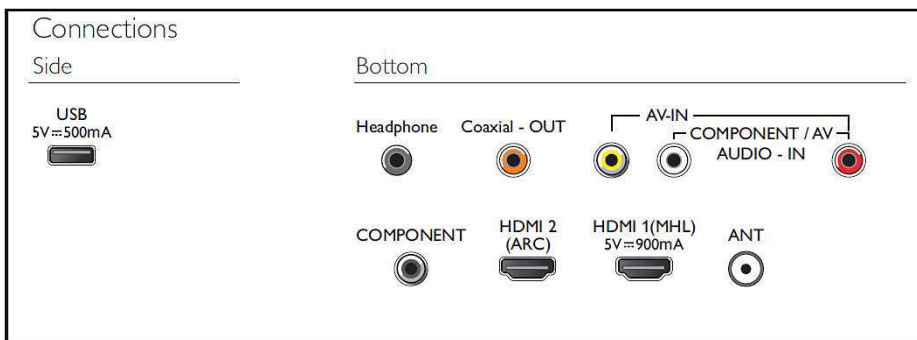

Issue date 2023-10-05

Version: 16.1.1

EAN: 87 18863 01694 7

© 2023 Koninklijke Philips N.V.
All Rights reserved.

Specifications are subject to change without notice.
Trademarks are the property of Koninklijke Philips N.V.
or their respective owners.

www.philips.com

* EPG and actual visibility (up to 8 days) is country and operator dependent.

* (Philips) only compatible with specific Philips player device.

* This television contains lead only in certain parts or components where no technology alternatives exist in accordance with existing exemption clauses under the RoHS Directive.