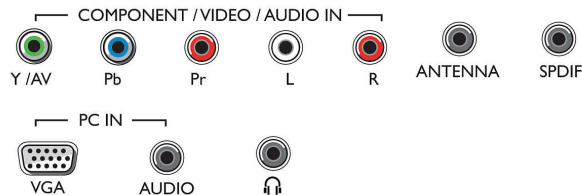

Sound

- Output power (RMS): 16W
- Sound Enhancement: Incredible Surround, Clear

Sound, Auto Volume Leveler, Bass Control, Smart Sound

Connectivity

- Number of HDMI connections: 3
- Number of component in (YPbPr): 1
- EasyLink (HDMI-CEC): One touch play, Device Auto Power OFF, INlink Control, TV Auto Power On
- Number of USBs: 1
- Other connections: Digital audio out (coaxial), Audio in (VGA/DVI), Headphone out, PC-In VGA, Antenna IEC/IFC (ATV)

Power

- Mains power: AC 110 - 240V 50/60 Hz
- Ambient temperature: 5 °C to 35 °C
- Standby power consumption: < 0.5 W
- Power Saving Features: Auto switch-off timer, Eco mode, Picture mute (for radio)
- Off mode power consumption: < 0.5
- Annual energy consumption: 44 kW·h

Accessories

- Included accessories: Remote Control, Table top stand, Power cord, Quick start guide, Legal and safety brochure, Warranty Leaflet

Dimensions

- Set Width: 726 mm
- Set Height: 425 mm
- Set Depth: 77 mm
- Product weight: 4.8 kg
- Set width (with stand): 726 mm
- Set height (with stand): 464 mm
- Set depth (with stand): 181 mm
- Product weight (+stand): 5.1 kg
- Box width: 850 mm
- Box height: 510 mm
- Box depth: 131 mm
- Weight incl. Packaging: 7.3 kg
- Wall mount compatible: 100 x 100 mm

Connections

Side

Rear

Issue date 2023-10-05

Version: 4.0.1

EAN: 87 18863 00440 1

© 2023 Koninklijke Philips N.V.
All Rights reserved.

Specifications are subject to change without notice.
Trademarks are the property of Koninklijke Philips N.V.
or their respective owners.

www.philips.com

* EPG and actual visibility (up to 8 days) is country and operator dependent.

* Energy consumption in kWh per year, based on the power consumption of the television operating 4 hours per day for 365 days. The actual energy consumption will depend on how the television is used.

* The TV supports DVB reception for 'Free to air' broadcast. Specific DVB operators may not be supported. An up to date list can be found in the FAQ section of the Philips support website. For some operators Conditional Access and subscription are required. Contact your operator for more information.

* (Philips) only compatible with specific Philips player device.