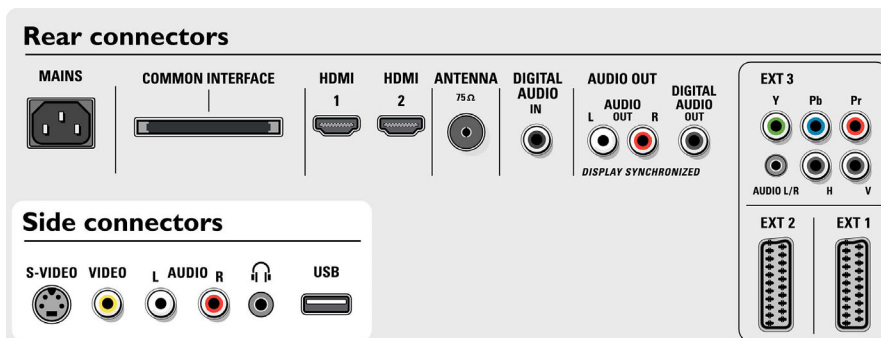

Sound

- Output power (RMS): 2x15W
- Sound System: Virtual Dolby Digital
- Sound Enhancement: Digital Signal Processing, Dynamic Bass Enhancement, Graphic Equaliser

Loudspeakers

- Built-in speakers: 4
- Loudspeaker types: Integrated woofers with wOOx, Dome tweeter

Connectivity

- Front / Side connections: Audio L/R in, CVBS in, Headphone Out, S-video in, USB
- Ext 1 Scart: Audio L/R, CVBS in/out, RGB
- Ext 2 Scart: Audio L/R, CVBS in/out, RGB, S-video in
- Other connections: Monitor out, CVBS, L/R (cinch), S/PDIF out (coaxial), Common Interface
- Ext 3: YPbPr
- Ext 4: HDMI
- Ext 5: HDMI

Power

- Mains power: AC 110 - 240 V +/- 10%

- Ambient temperature: 5 °C to 40 °C
- Power consumption: 400 W
- Standby power consumption: 1W

Accessories

- Included accessories: Table top stand, Wall mounting bracket, RF antenna cable
- Optional accessories: Floor stand

Dimensions

- Set Width: 1327 mm
- Set Height: 908 mm
- Set Depth: 114 mm
- Product weight: 57 kg
- Set height (with stand): 968 mm
- Set depth (with stand): 320 mm
- Box width: 1412 mm
- Box height: 1223 mm
- Box depth: 353 mm
- Weight incl. Packaging: 83.4 kg
- Wall mount compatible: 600 x 200 mm

Issue date 2023-10-05

Version: 3.0.4

EAN: 87 10895 99725 6

© 2023 Koninklijke Philips N.V.
All Rights reserved.

Specifications are subject to change without notice.
Trademarks are the property of Koninklijke Philips N.V.
or their respective owners.

www.philips.com