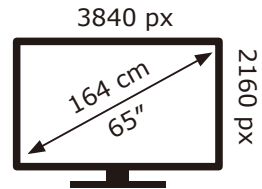

102 kWh/1000h

ABCDEF**G**
HDR
207 kWh/1000h