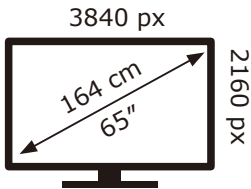

PHILIPS

65PML9308/12

102 kWh/1000h

ABCDEF**G**  
**HDR**  
 207 kWh/1000h

2019/2013

PHILIPS

65PML9308/12

102 kWh/1000h