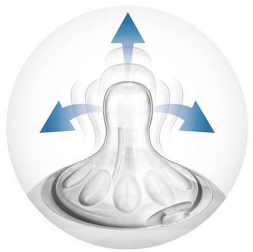

Unique comfort petals

Petals inside the nipple increase softness and flexibility without nipple collapse. Your baby will enjoy a more comfortable and contented feed.