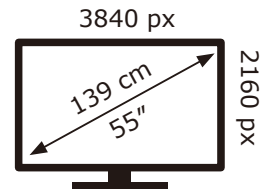

82 kWh/1000h

ABCDEF**G**
HDR
161 kWh/1000h