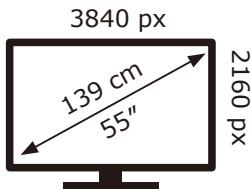

Philips

55PML9308/12

82 kWh/1000h

ABCDEF**G**  
**HDR**  
 161 kWh/1000h

2019/2013

Philips

55PML9308/12

82 kWh/1000h