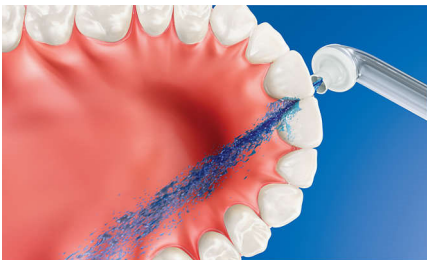

Improves oral health

- Clinically proven to be as effective as floss for gum health**
- Up to 99.9% plaque removal***
- Helps prevent cavities between teeth

Superior technology

- Air and micro-droplet technology
- High-performance nozzle
- Triple-burst customisable settings

The easiest way to effectively clean between teeth

- Total daily confidence with a fresh and clean mouth
- Takes just 60 seconds: Point, Press, Clean!
- An easy way to start a healthy habit

PHILIPS
sonicare

Highlights

Up to 99.9% plaque removal

AirFloss Pro/Ultra removes up to 99.9% of plaque from treated areas.**

Micro-droplet technology

Our clinically proven results are possible thanks to our unique technology, which combines air and mouthwash or water to powerfully yet gently clean between teeth and along the gumline.

Easily start a healthy habit

Interproximal cleaning is very important to overall oral health. AirFloss Pro/Ultra is an easy way to clean deeper between teeth, helping to form a healthy habit.

Better gum health