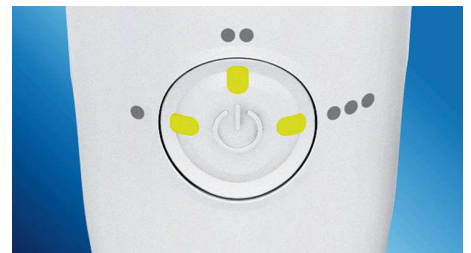

Triple-burst customisation

AirFloss Pro/Ultra's powerful spray can be customised to your liking, with single, double or triple bursts for each press of the activation button.