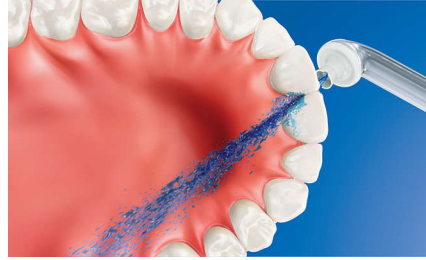

Rechargeable powered dental flosser - silver
2 silver nozzles 237 ml mouthwash

HX8472/11

Highlights

Better gum health

Philips Sonicare AirFloss Pro/Ultra nozzle is clinically proven to improve gum health as much as floss.** Helps improve gum health in as little as two weeks.

Up to 99.9% plaque removal

AirFloss Pro/Ultra removes up to 99.9% of plaque from treated areas.**

Helps prevent cavities

By gently bursting away plaque that brushing missed, Philips Sonicare AirFloss Pro/Ultra helps prevent cavities from forming in the spaces between your teeth.

Micro-droplet technology

Our clinically proven results are possible thanks to our unique technology, which combines air and mouthwash or water to powerfully yet gently clean between teeth and along the gumline.

High-performance nozzle

The new AirFloss Pro/Ultra high-performance nozzle amplifies the power of our air and micro-droplet technology to be more effective and efficient than ever.

Cleans in just 60 seconds