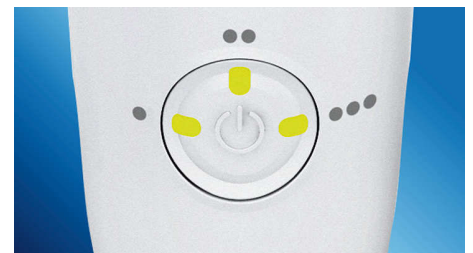

Easily start a healthy habit

Interproximal cleaning is very important to overall oral health. AirFloss Pro/Ultra is an easy way to clean deeper between teeth, helping to form a healthy habit.

Triple-burst customisation