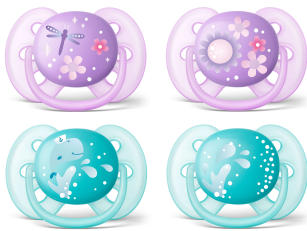

### ultra soft pacifier

ultra soft and flexible

6-18m

Orthodontic & BPA-Free

2-pack

SCF220/23

## The softest soother for your baby's sensitive skin Flexible shield for a comfortable fit

Take care of sensitive skin with the Philips Avent ultra soft pacifier. Our super soft\*, flexible shield follows the curves of your baby's cheeks, leaving fewer marks and less irritation for more comfortable soothing.

## Silky textured nipple

This pacifier's silky, textured silicone nipple soothes and comforts your little one.

## Orthodontic nipple

Our collapsible silicone nipple has a symmetrical shape that respects your baby's palate, teeth and gums as he or she grows.