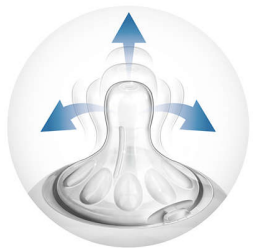

## Pharmaceutical grade glass

Premium quality borosilicate glass to ensure the highest quality for ultimate purity.

## Natural latch on

The wide breast shaped nipple promotes natural latch on similar to the breast, making it easy for your baby to combine breast and bottle feeding.

## Unique comfort petals

Petals inside the nipple increase softness and flexibility without nipple collapse. Your baby will enjoy a more comfortable and contented feed.