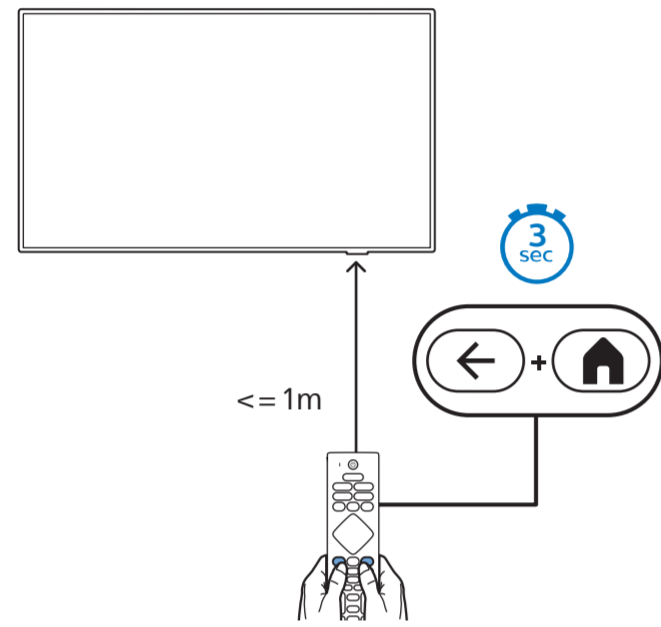

English Read the safety instructions.
Español Lea la información de seguridad.

A 10 a 20 cm B 7 a 10 cm

AMBILIGHT tv