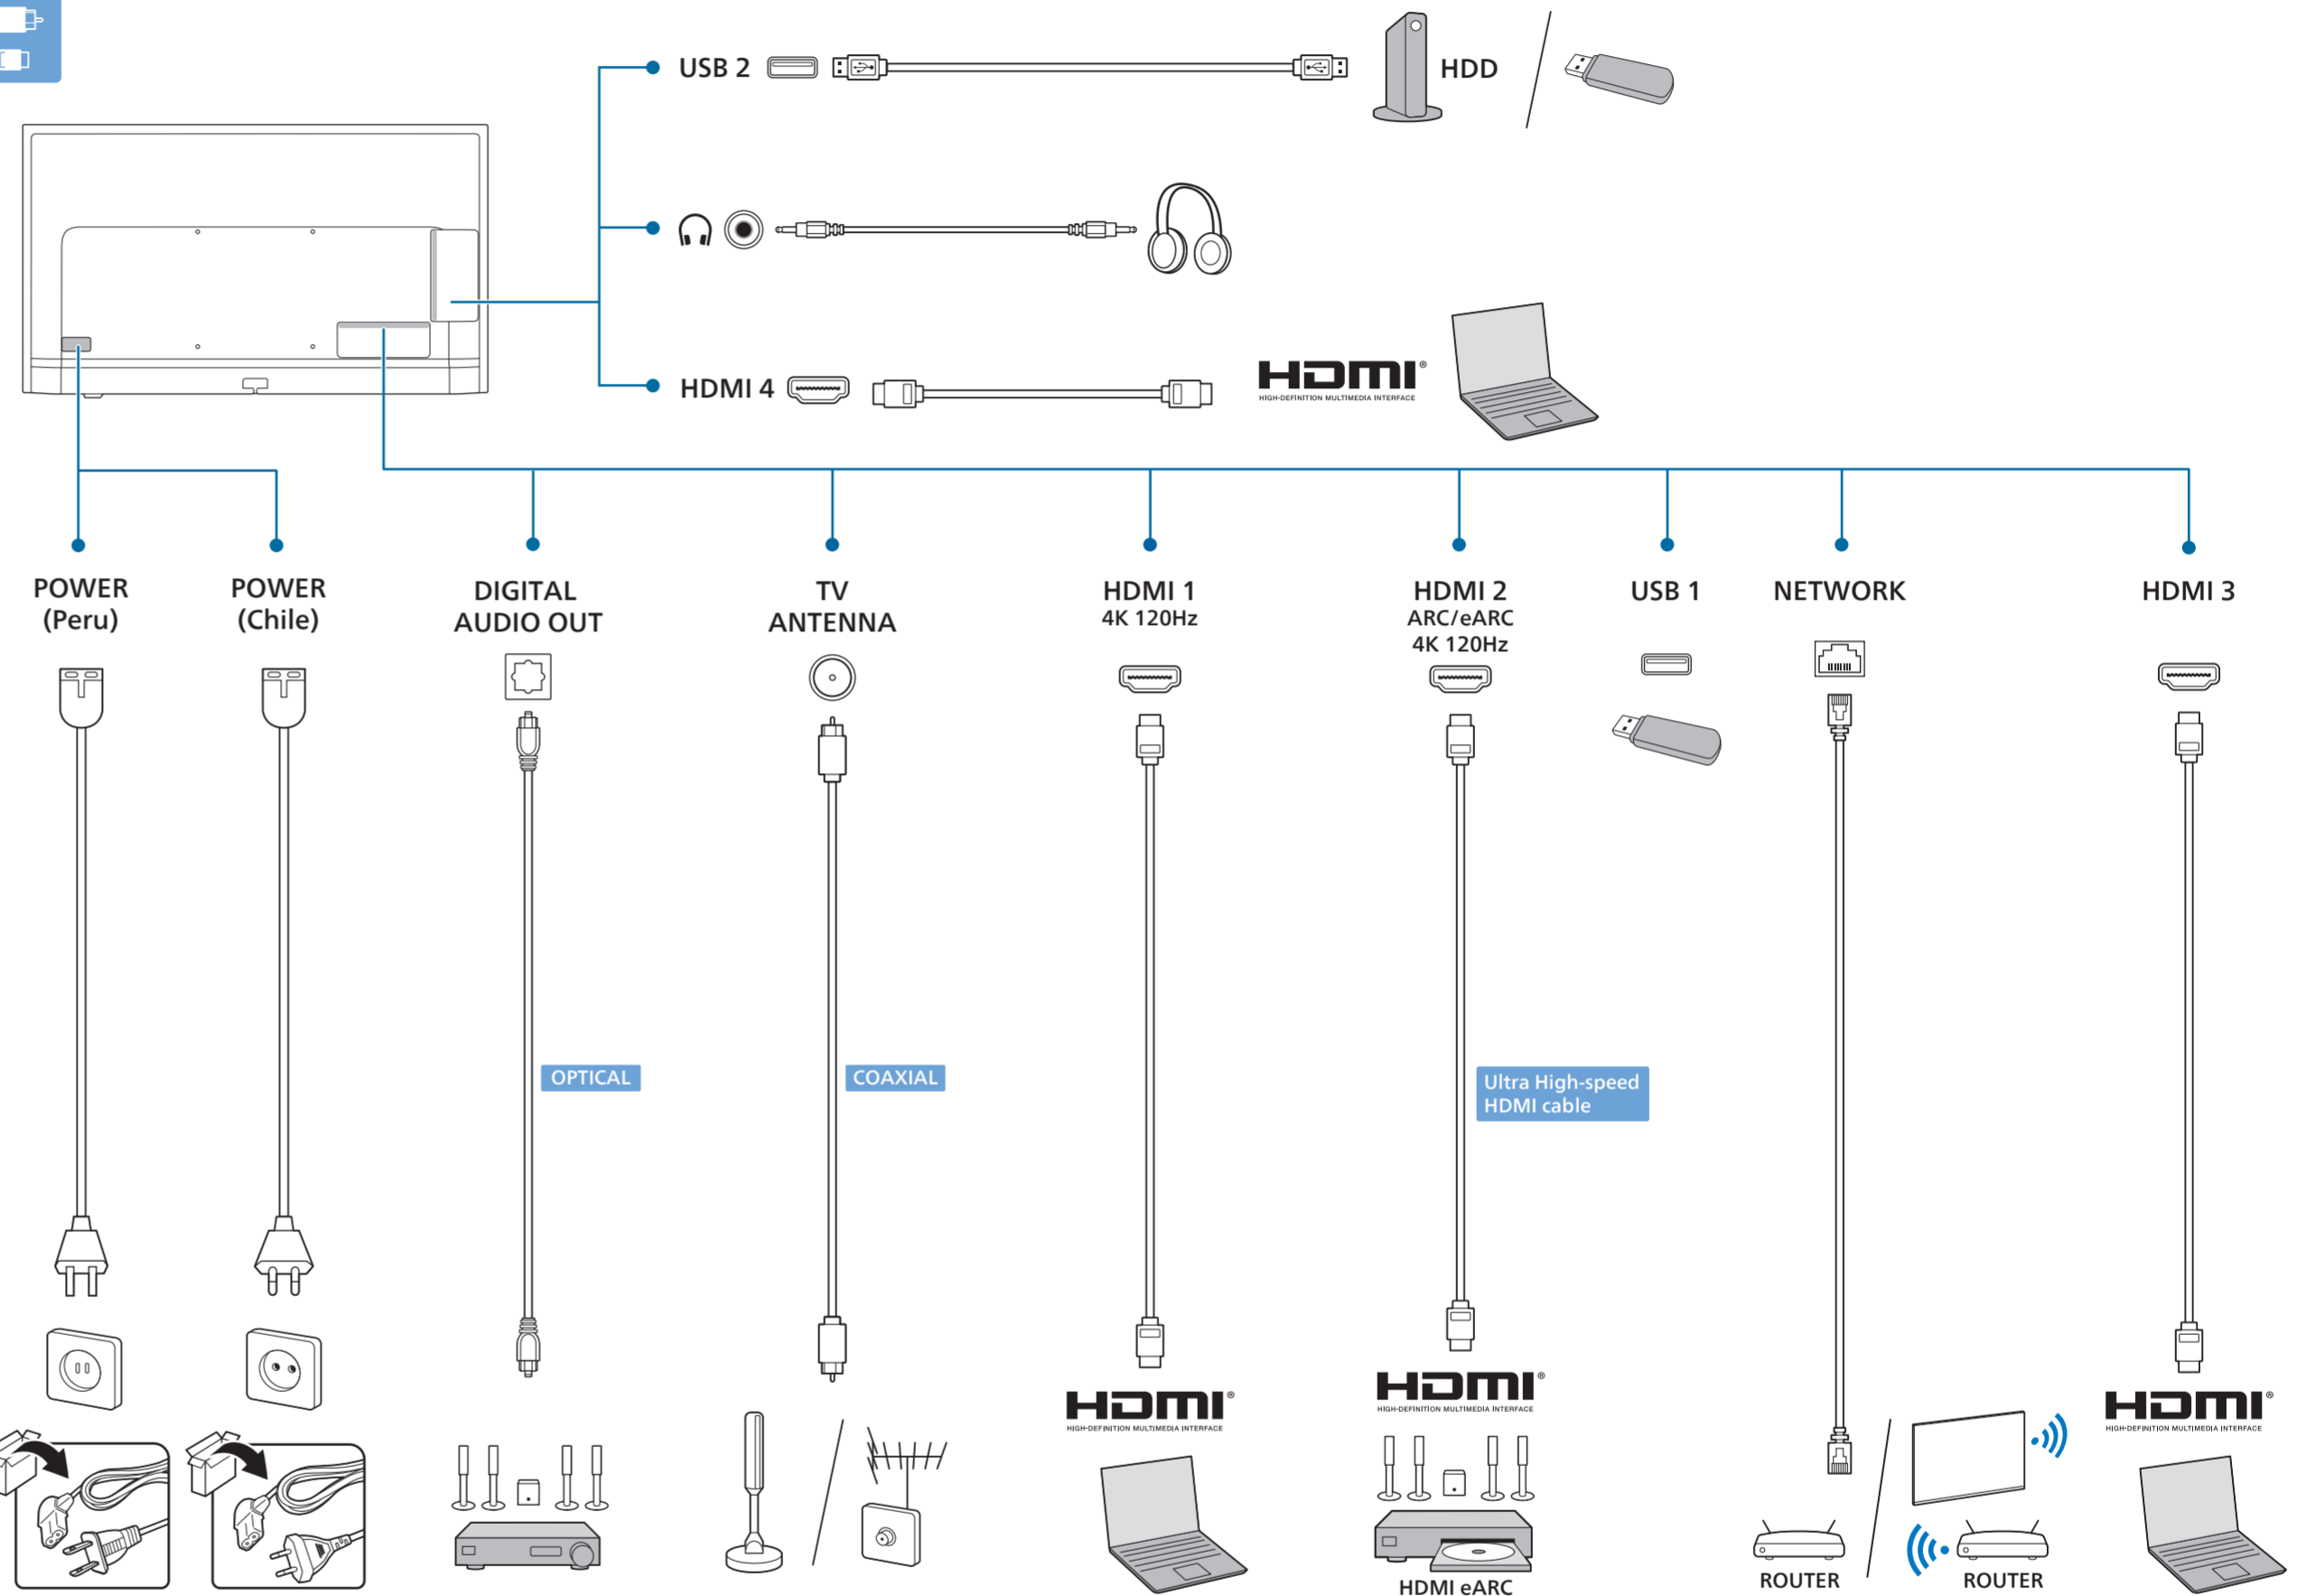

English Read the safety instructions.
Español Lea la información de seguridad.