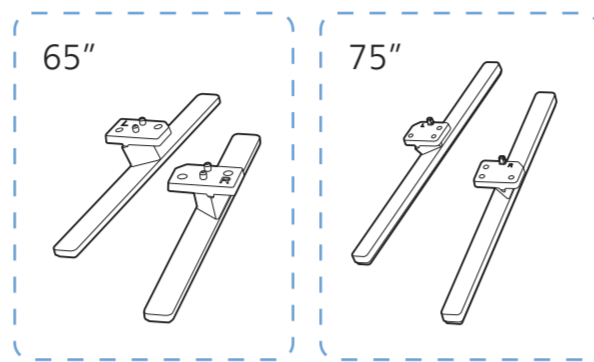

65PML9118
75PML9118

55"/65" (M4xL20) : x4
75" (M5xL20) : x6

Registre su producto y obtenga asistencia en www.philips.com/TVsupport

A 1 65"/75"

2

3

4

5

R + L

B

1

2 Dimensiones para montaje en pared (x, y)

65" 300x300mm M6 (L: 14mm~18mm) 164 cm

75" 300x300mm M8 (L: 12mm~25mm) 189 cm

6

7

English Read the safety instructions.
Español Lea la información de seguridad.

A 10 a 20 cm B 7 a 10 cm

AMBILIGHT tv

All registered and unregistered trademarks are property of their respective owners. Specifications are subject to change without notice. Philips and the Philips' shield emblem are trademarks of Koninklijke Philips N.V. and are used under license from Koninklijke Philips N.V. This product has been manufactured by and is sold under the responsibility of TP Vision Europe B.V. and TP Vision Europe B.V. is the warrantor in relation to this product. 2023 © TP Vision Europe B.V. All rights reserved. www.philips.com/welcome