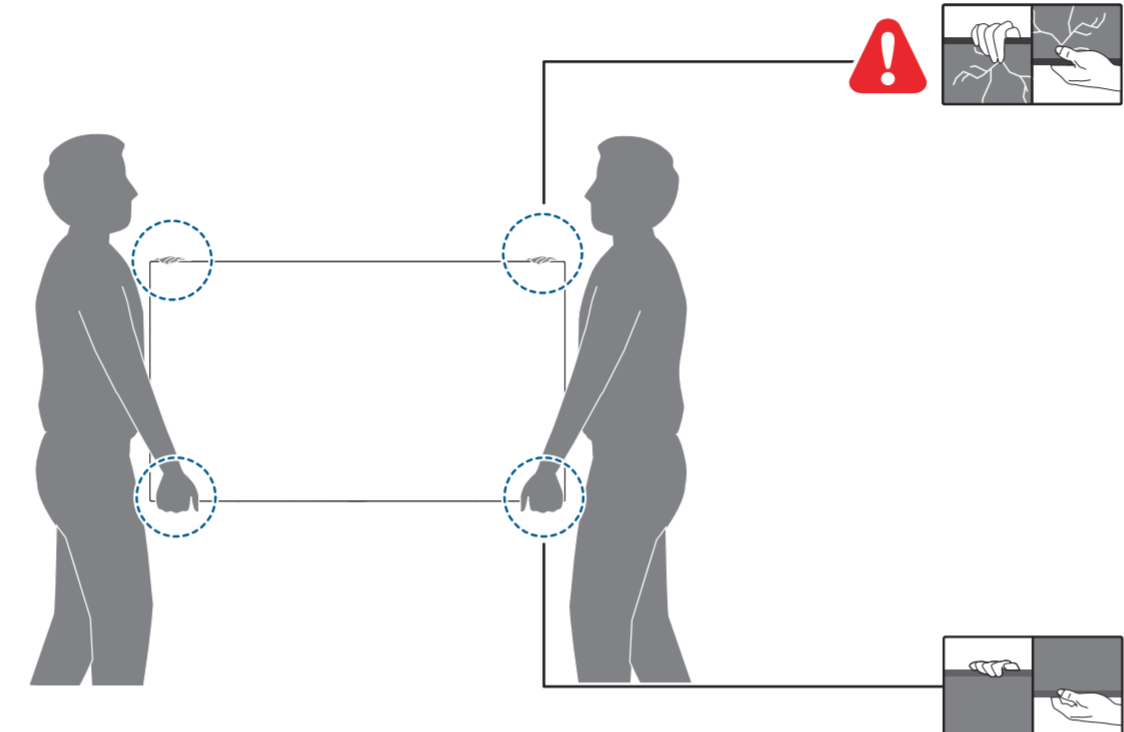

65PML9118
75PML9118

55"/65" (M4xL20) : x4
75" (M5xL20) : x6

Registre su producto y obtenga asistencia en www.philips.com/TVsupport

A 1 65"/75"

2

3

4

5

R + L

B

1

2 Dimensiones para montaje en pared (x, y)

65" 300x300mm M6 (L: 14mm~18mm) 164 cm

75" 300x300mm M8 (L: 12mm~25mm) 189 cm

6

7

English Read the safety instructions.
Español Lea la información de seguridad.

A 10 a 20 cm B 7 a 10 cm

AMBILIGHT tv

All registered and unregistered trademarks are property of their respective owners. Specifications are subject to change without notice. Philips and the Philips' shield emblem are trademarks of Koninklijke Philips N.V. and are used under license from Koninklijke Philips N.V. This product has been manufactured by and is sold under the responsibility of TP Vision Europe B.V. and TP Vision Europe B.V. is the warrantor in relation to this product. 2023 © TP Vision Europe B.V. All rights reserved. www.philips.com/welcome