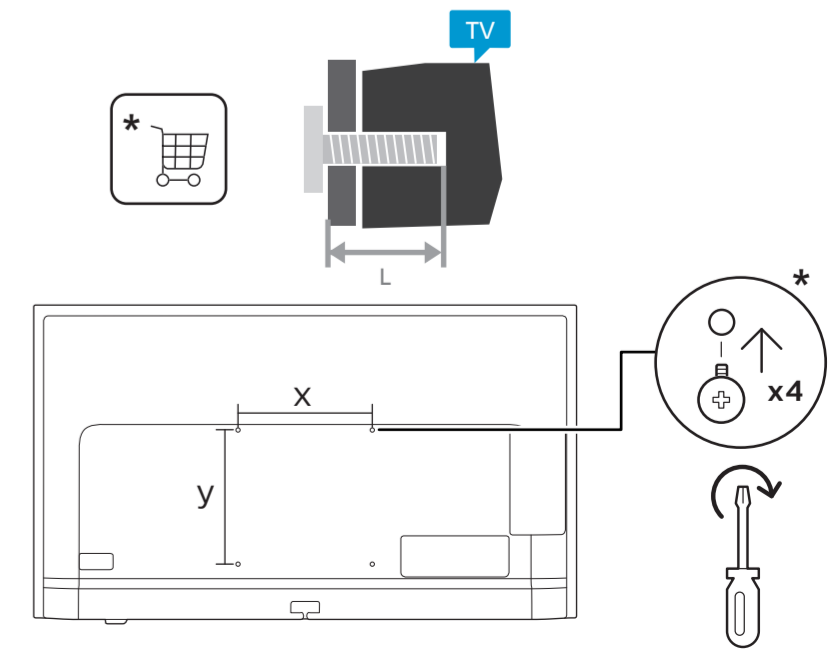

R + L

B

1

2 Dimensiones para montaje en pared (x, y)

65" 300x300mm M6 (L: 14mm~18mm) 164 cm

75" 300x300mm M8 (L: 12mm~25mm) 189 cm

6

7

English Read the safety instructions.
Español Lea la información de seguridad.

A 10 a 20 cm B 7 a 10 cm

AMBILIGHT tv

All registered and unregistered trademarks are property of their respective owners. Specifications are subject to change without notice. Philips and the Philips' shield emblem are trademarks of Koninklijke Philips N.V. and are used under license from Koninklijke Philips N.V. This product has been manufactured by and is sold under the responsibility of TP Vision Europe B.V. and TP Vision Europe B.V. is the warrantor in relation to this product. 2023 © TP Vision Europe B.V. All rights reserved. www.philips.com/welcome