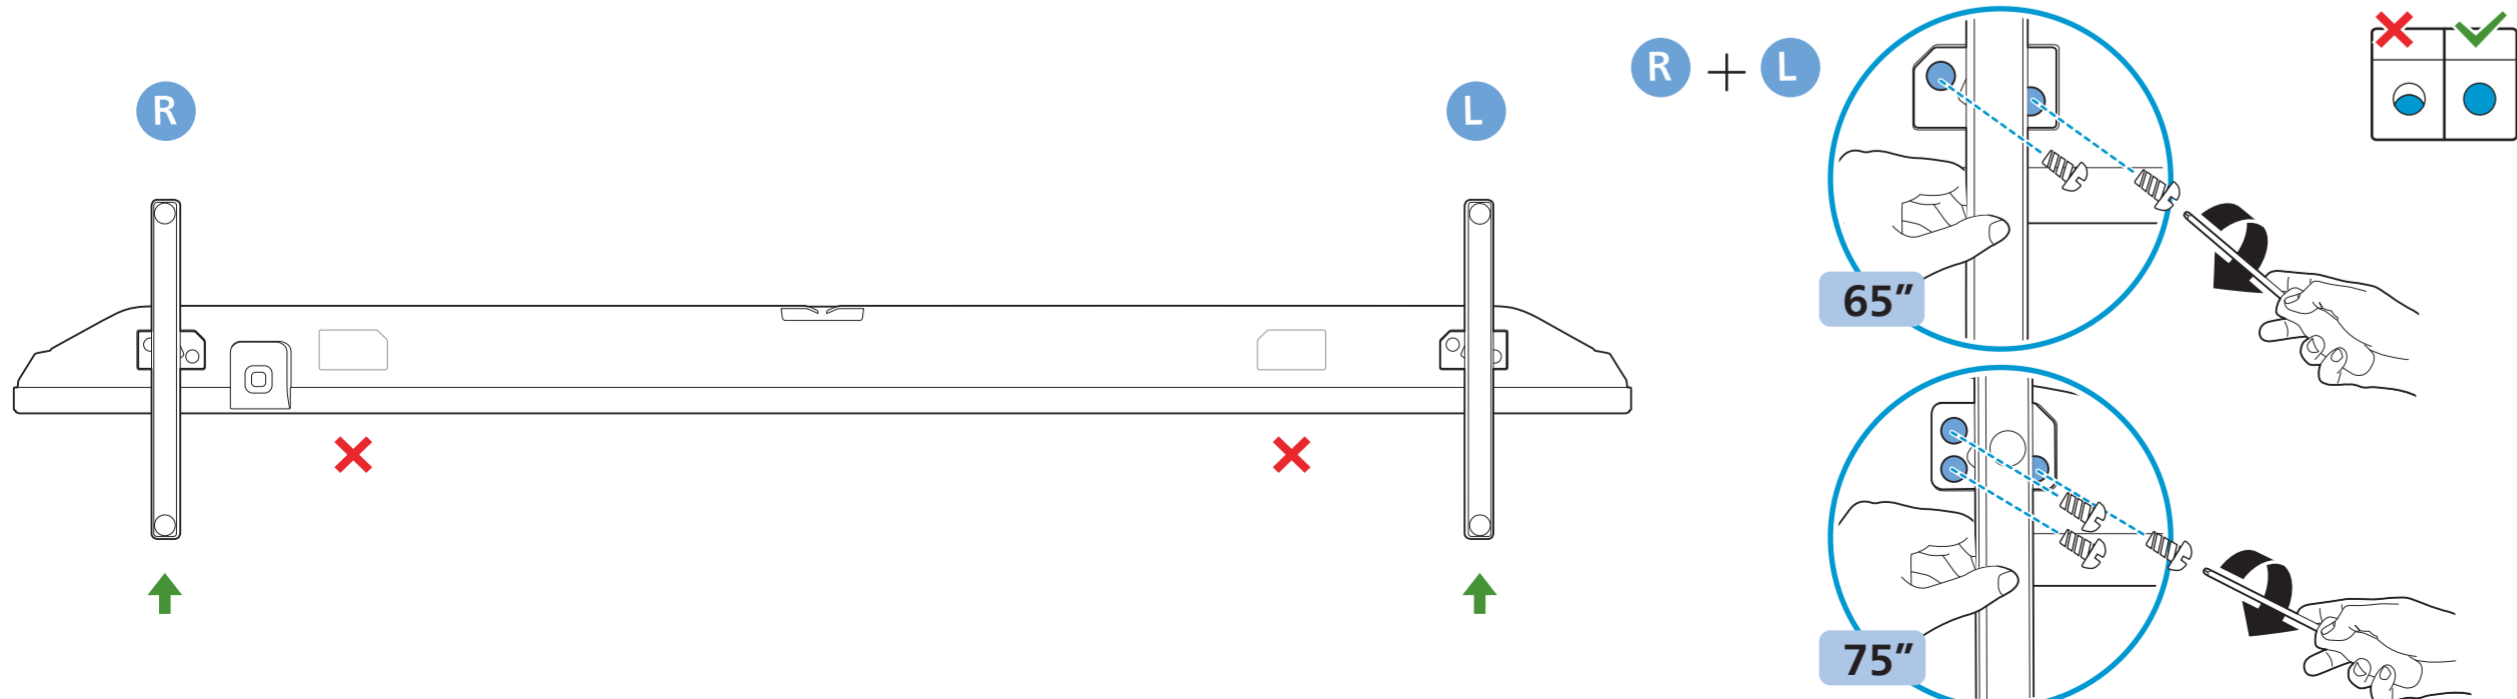

R + L

B

1

2 Dimensiones para montaje en pared (x, y)

65" 300x300mm M6 (L: 14mm~18mm) 164 cm

75" 300x300mm M8 (L: 12mm~25mm) 189 cm

6

7

English Read the safety instructions.
Español Lea la información de seguridad.

A 10 a 20 cm B 7 a 10 cm

AMBILIGHT tv

All registered and unregistered trademarks are property of their respective owners. Specifications are subject to change without notice. Philips and the Philips' shield emblem are trademarks of Koninklijke Philips N.V. and are used under license from Koninklijke Philips N.V. This product has been manufactured by and is sold under the responsibility of TP Vision Europe B.V. and TP Vision Europe B.V. is the warrantor in relation to this product. 2023 © TP Vision Europe B.V. All rights reserved. www.philips.com/welcome