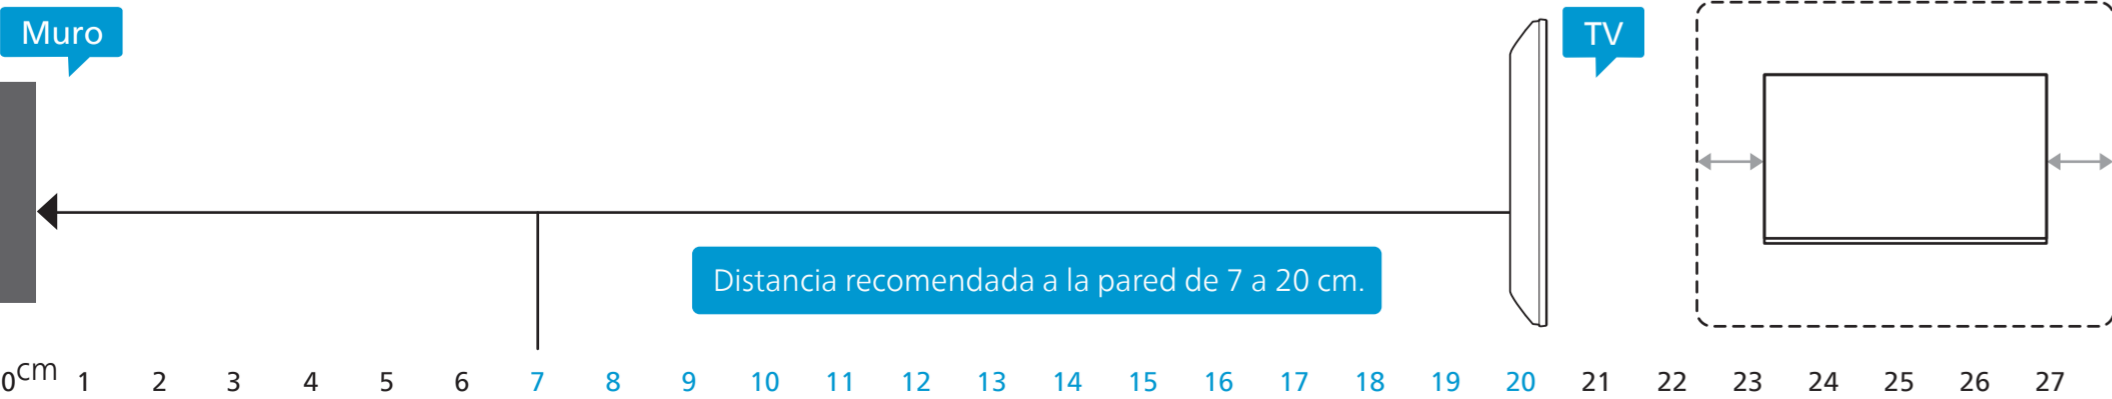

AMBILIGHT tv