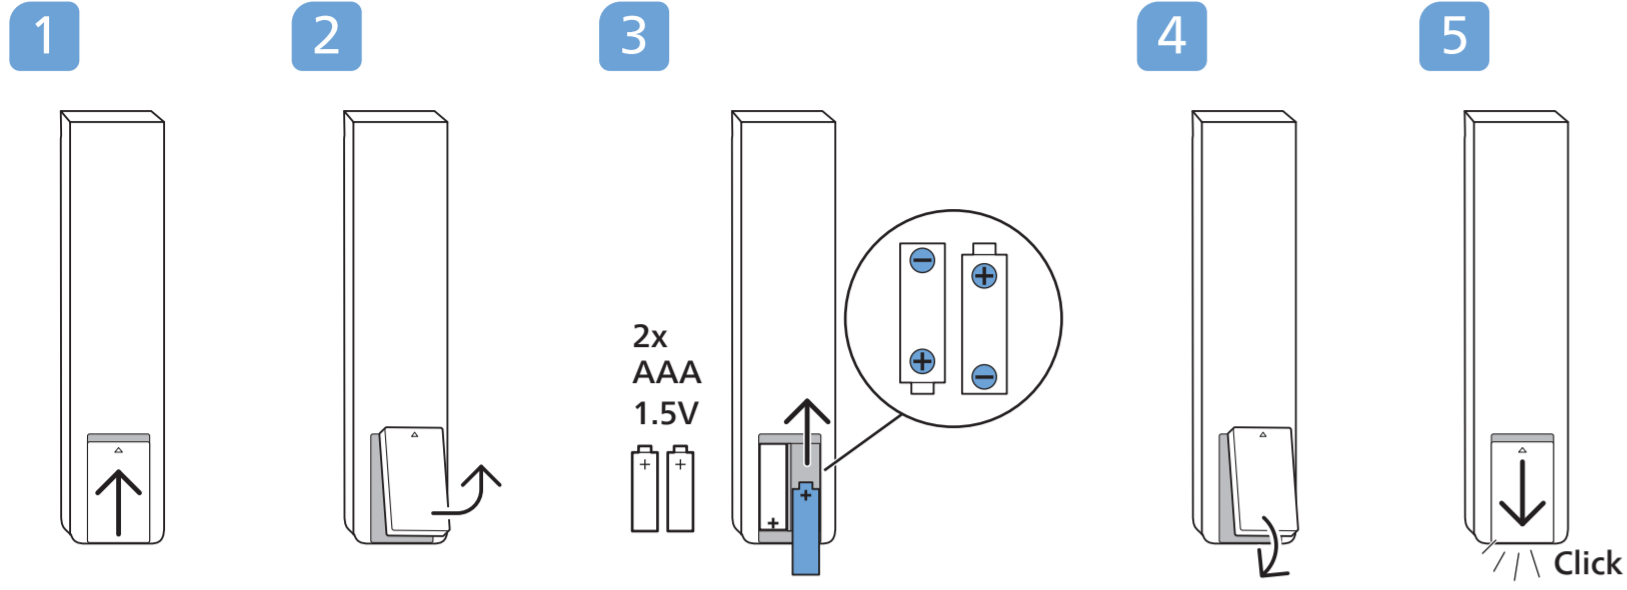

English Read the safety instructions.
Español Lea la información de seguridad.

A 10 a 20 cm B 7 a 10 cm

AMBILIGHT tv