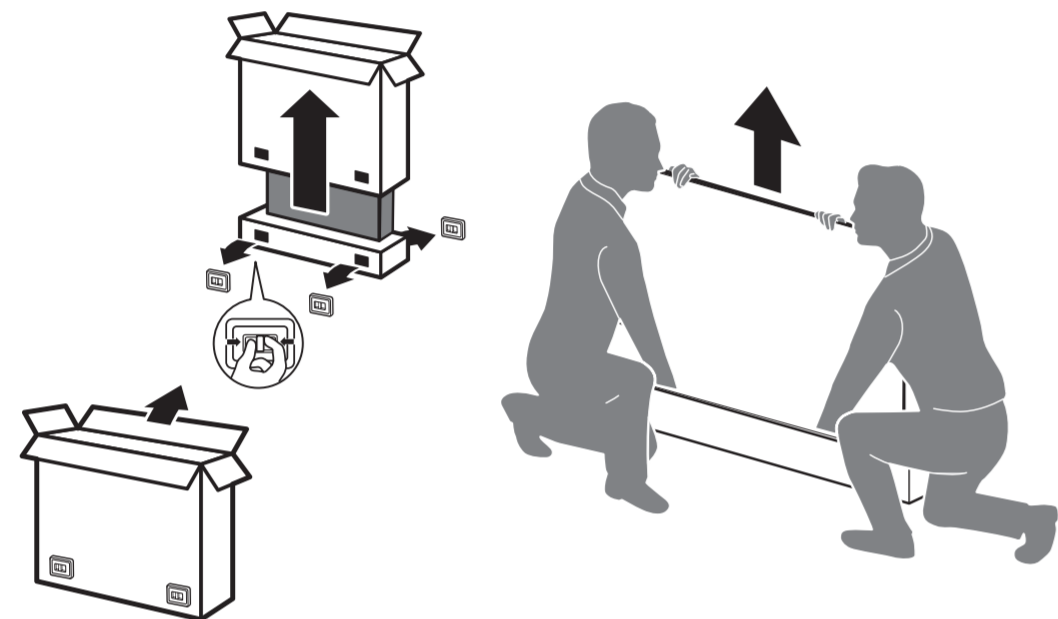

65PML9118
75PML9118

55"/65" (M4xL20) : x4
75" (M5xL20) : x6

Registre su producto y obtenga asistencia en www.philips.com/TVsupport

A 1 65"/75"

2

3

4

5

R + L

B

1

2 Dimensiones para montaje en pared (x, y)

65" 300x300mm M6 (L: 14mm~18mm) 164 cm

75" 300x300mm M8 (L: 12mm~25mm) 189 cm

6

7

English Read the safety instructions.
Español Lea la información de seguridad.

A 10 a 20 cm B 7 a 10 cm

AMBILIGHT tv

All registered and unregistered trademarks are property of their respective owners. Specifications are subject to change without notice. Philips and the Philips' shield emblem are trademarks of Koninklijke Philips N.V. and are used under license from Koninklijke Philips N.V. This product has been manufactured by and is sold under the responsibility of TP Vision Europe B.V. and TP Vision Europe B.V. is the warrantor in relation to this product. 2023 © TP Vision Europe B.V. All rights reserved. www.philips.com/welcome