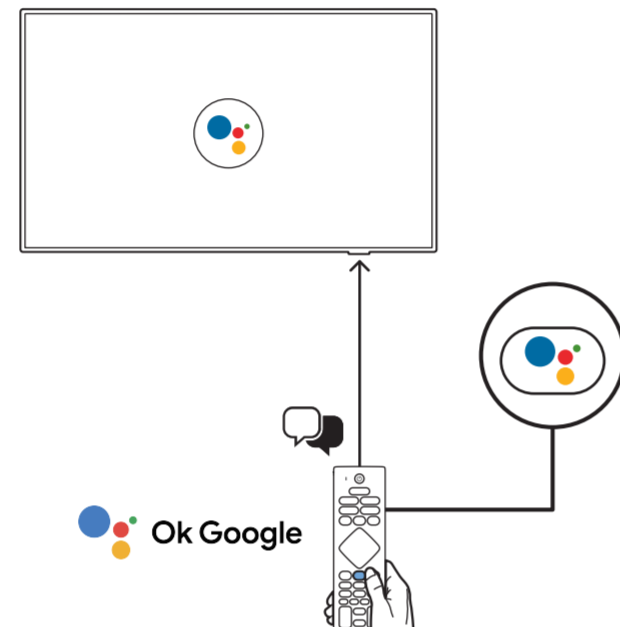

English Read the safety instructions.
Español Lea la información de seguridad.

A 10 a 20 cm B 7 a 10 cm

AMBILIGHT tv