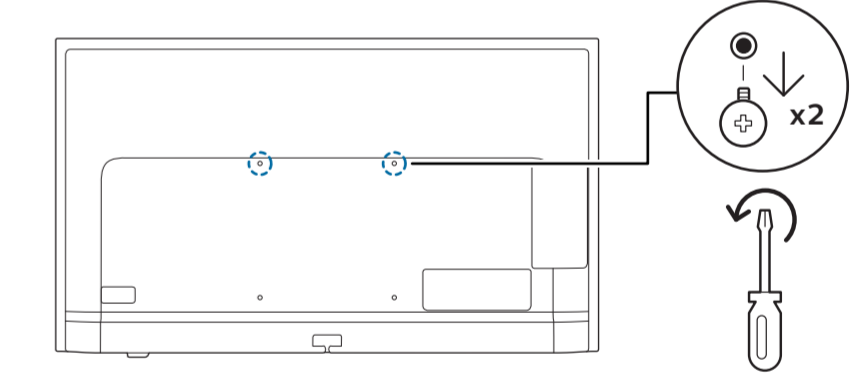

65PML9118
75PML9118

55"/65" (M4xL20) : x4
75" (M5xL20) : x6

Registre su producto y obtenga asistencia en www.philips.com/TVsupport

A 1 65"/75"

2

3

4

5

R + L

B

1

2 Dimensiones para montaje en pared (x, y)

65" 300x300mm M6 (L: 14mm~18mm) 164 cm

75" 300x300mm M8 (L: 12mm~25mm) 189 cm

6

7

English Read the safety instructions.
Español Lea la información de seguridad.

A 10 a 20 cm B 7 a 10 cm

AMBILIGHT tv

All registered and unregistered trademarks are property of their respective owners. Specifications are subject to change without notice. Philips and the Philips' shield emblem are trademarks of Koninklijke Philips N.V. and are used under license from Koninklijke Philips N.V. This product has been manufactured by and is sold under the responsibility of TP Vision Europe B.V. and TP Vision Europe B.V. is the warrantor in relation to this product. 2023 © TP Vision Europe B.V. All rights reserved. www.philips.com/welcome