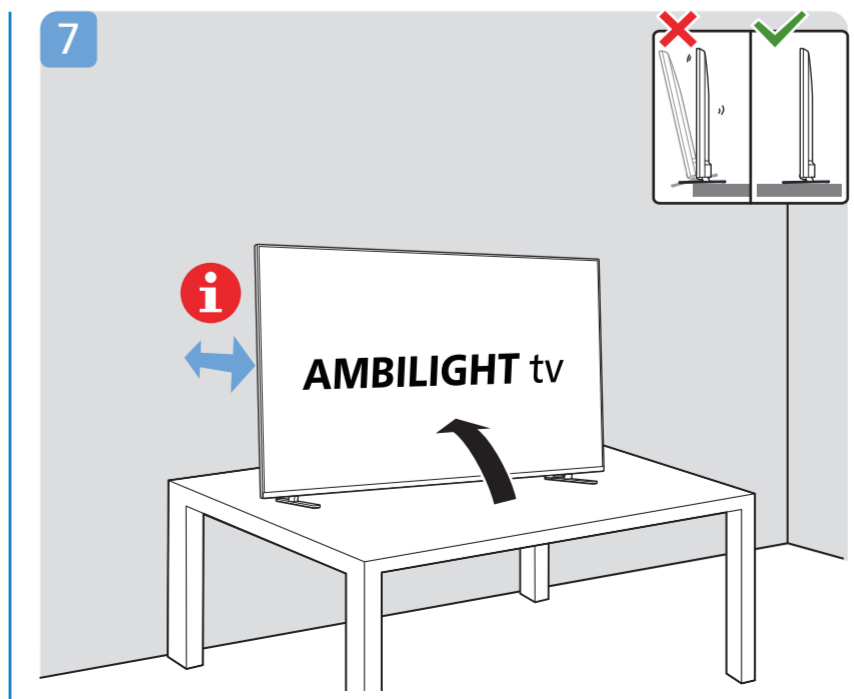

English Read the safety instructions.
Español Lea la información de seguridad.

A 10 a 20 cm B 7 a 10 cm

AMBILIGHT tv

All registered and unregistered trademarks are property of their respective owners. Specifications are subject to change without notice. Philips and the Philips' shield emblem are trademarks of Koninklijke Philips N.V. and are used under license from Koninklijke Philips N.V. This product has been manufactured by and is sold under the responsibility of TP Vision Europe B.V. and TP Vision Europe B.V. is the warrantor in relation to this product. 2023 © TP Vision Europe B.V. All rights reserved. www.philips.com/welcome