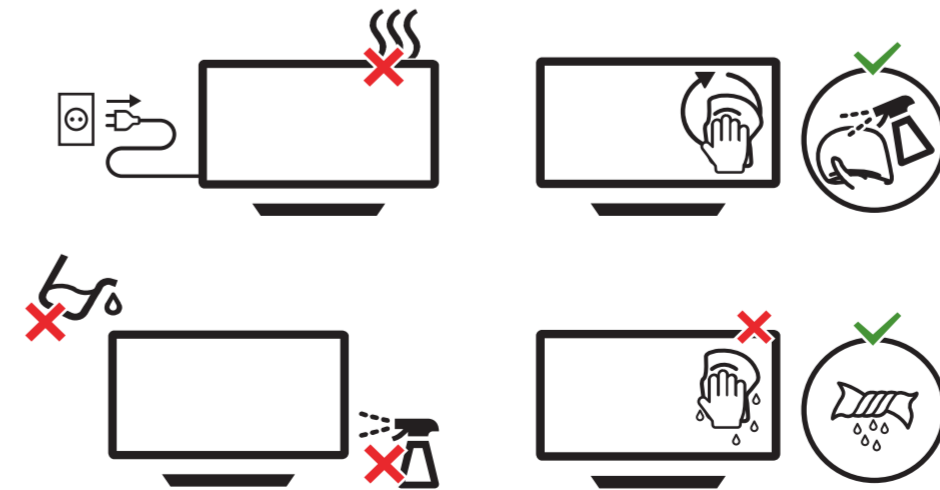

AMBILIGHT tv