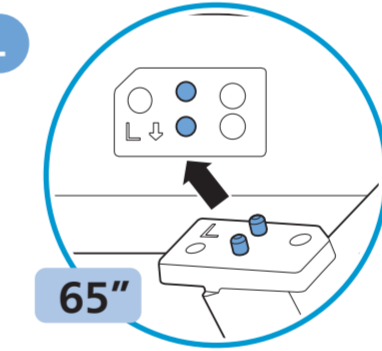

65PML9118
75PML9118

55"/65" (M4xL20) : x4
75" (M5xL20) : x6

Registre su producto y obtenga asistencia en www.philips.com/TVsupport

A 1 65"/75"

2

3

4

5

R + L

B

1

2 Dimensiones para montaje en pared (x, y)

65" 300x300mm M6 (L: 14mm~18mm) 164 cm

75" 300x300mm M8 (L: 12mm~25mm) 189 cm

6

7

English Read the safety instructions.
Español Lea la información de seguridad.

A 10 a 20 cm B 7 a 10 cm

AMBILIGHT tv

All registered and unregistered trademarks are property of their respective owners. Specifications are subject to change without notice. Philips and the Philips' shield emblem are trademarks of Koninklijke Philips N.V. and are used under license from Koninklijke Philips N.V. This product has been manufactured by and is sold under the responsibility of TP Vision Europe B.V. and TP Vision Europe B.V. is the warrantor in relation to this product. 2023 © TP Vision Europe B.V. All rights reserved. www.philips.com/welcome