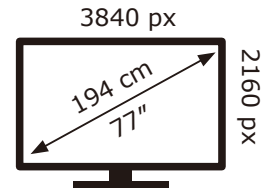

147 kWh/1000h

ABCDE**F**G
HDR
134 kWh/1000h