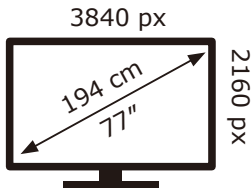

PHILIPS

770LED808/12

147 kWh/1000h

ABCDE**F**G
HDR
 134 kWh/1000h

2019/2013

PHILIPS

770LED808/12

147 kWh/1000h