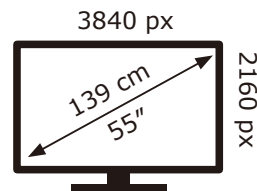

83 kWh/1000h

ABCDEF**G**
HDR
74 kWh/1000h