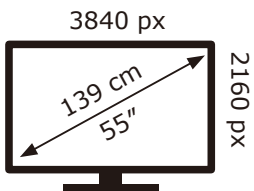

PHILIPS

550LED808/12

83 kWh/1000h

ABCDEF**G**
HDR
74 kWh/1000h

2019/2013

PHILIPS

550LED808/12

83 kWh/1000h