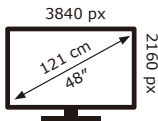

PHILIPS

480LED848/12

66 kWh/1000h

ABCDEF**G**

69 kWh/1000h

2019/2013