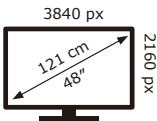

ENERG ⚡

PHILIPS

480LED848/12

66 kWh/1000h

ABCDEF**G**

69 kWh/1000h

2019/2013

ENERG ⚡