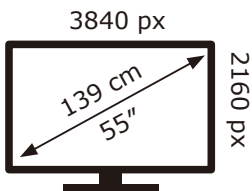

PHILIPS

550LED888/12

83 kWh/1000h

ABCDEF**G**
HDR
 74 kWh/1000h

2019/2013

PHILIPS

550LED888/12

83 kWh/1000h