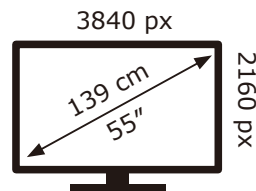

83 kWh/1000h

ABCDEF**G**
HDR
74 kWh/1000h