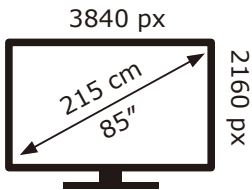

ENERG

PHILIPS

85PUS8808/12

138 kWh/1000h

ABCDEF**G**
HDR
315 kWh/1000h

2019/2013

ENERG

PHILIPS