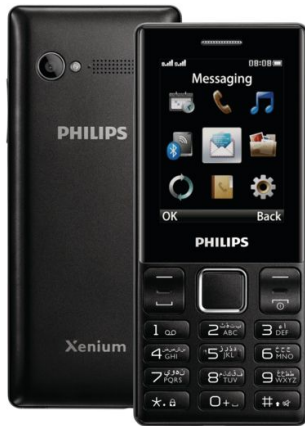

Mobile Phone

- E170
- Black

CTE170BK/89

Companion for love

Pairing with smartphone via Bluetooth, Philips E170 achieves to make and receive calls in ultra low radiation for better health care. Companion with anti-lost, Bluetooth speakers and RC camera functions, you can enjoy superb fun in life!

Benefits

Advanced connectivity

- Bluetooth controller for handy communication
- Stylish, small and compact

Always on, always connected

- Up to 35 hours talk time

Simplicity of use

- 6.1 cm (2.4") QVGA 262K color TFT display for vivid graphics
- Dual SIM for 2 groups of contacts

Specifications

[field not found 'disclaimer_text']

Dimensions

Form Factor	Candy bar
Handset dimensions	124.2 X 53.8 X 11.4mm
Handset weight	105g
Antenna	Integrated
Handset color	black

Network Features

GSM band	900 MHz 1800 MHz
Messaging	Concatenated SMS (Long SMS) SMS CB (Cell Broadcast)