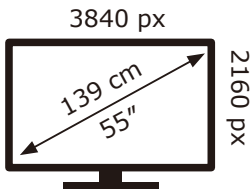

PHILIPS

55PUS8548/12

77 kWh/1000h

ABCDEF**G**
HDR
118 kWh/1000h

2019/2013

PHILIPS

55PUS8548/12

77 kWh/1000h