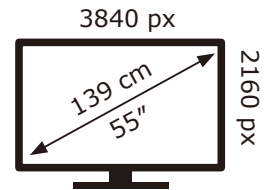

77 kWh/1000h

ABCDEF**G**
HDR
118 kWh/1000h