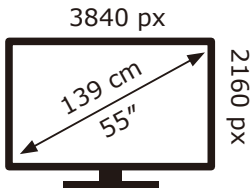

PHILIPS

55PUS8518/12

77 kWh/1000h

ABCDEF**G**
HDR
118 kWh/1000h

2019/2013

PHILIPS

55PUS8518/12

77 kWh/1000h