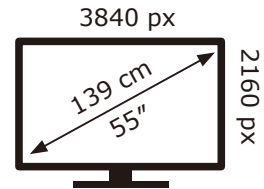

77 kWh/1000h

ABCDEF**G**
HDR
118 kWh/1000h