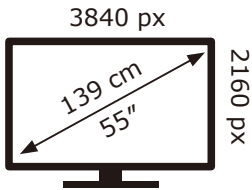

PHILIPS

55PUS8558/12

77 kWh/1000h

ABCDEF**G**
HDR
118 kWh/1000h

2019/2013

PHILIPS

55PUS8558/12

77 kWh/1000h