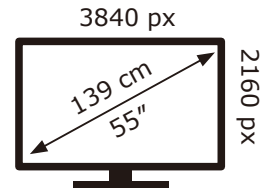

77 kWh/1000h

ABCDEF**G**
HDR
118 kWh/1000h