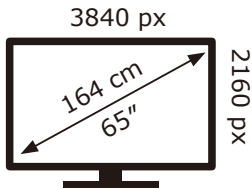

PHILIPS

65PUS8548/12

74 kWh/1000h

ABCDEF**G**  
**HDR**  
 165 kWh/1000h

2019/2013

PHILIPS

65PUS8548/12

74 kWh/1000h