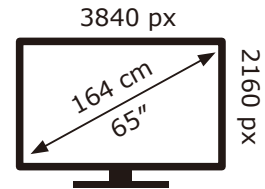

74 kWh/1000h

ABCDEF**G**
HDR
165 kWh/1000h