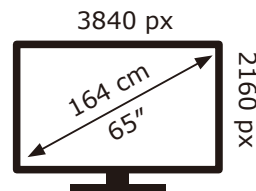

65PUS8508/12

74 kWh/1000h

ABCDEF**G**
HDR
165 kWh/1000h

2019/2013