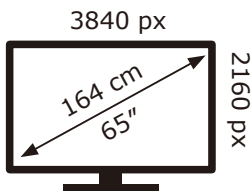

74 kWh/1000h

ABCDEF**G**
HDR
165 kWh/1000h