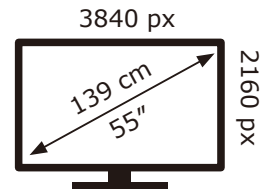

77 kWh/1000h

ABCDEF**G**
HDR
118 kWh/1000h