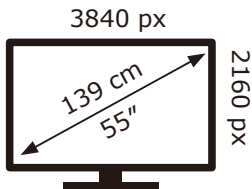

ENERG

PHILIPS

55PUS8508/12

77 kWh/1000h

ABCDEF**G**
HDR
118 kWh/1000h

2019/2013

ENERG

PHILIPS