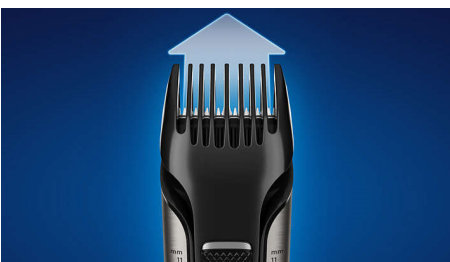

PHILIPS

Showerproof groin and body trimmer
Adjustable comb, 3-11mm Contour following 4D shaver, 80 min cordless use, 1h charge

BG7025/13

Highlights

Double grooming heads

Now you can confidently trim and shave everywhere below the neck with just one tool. Use the Philips Bodygroom 7000 full body trimmer and shaver to trim with one single attachment for an even result on your back, shoulders, chest, abs, underarm, arms, groin and legs.

Contour following 4D shaver

Thanks to the 4 directional pivoting head, this adjustable body shaver adapts to every contour of your body giving you our closest shave yet.

Integrated, adjustable trimmer

The integrated trimmer with adjustable comb is designed to offer more power to cut even the thickest hair. Achieve a natural look or closer result thanks to a 5 length adjustable comb with trim lengths ranging from 3mm to 11mm.