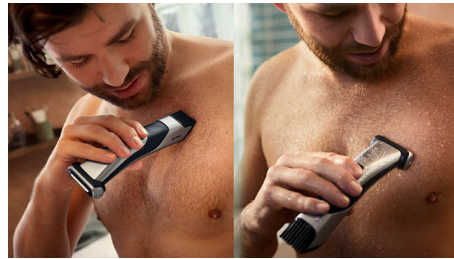

- 100% Showerproof body groomer
- 80 minutes cordless use and quick 1-hour charging
- Body groomer built to last with no oil required
- Ergonomic grip for added grooming control

Safely and effectively trims even intimate hair

PHILIPS

Showerproof groin and body trimmer
Adjustable comb, 3-11mm Contour following 4D shaver, 80 min cordless use, 1h charge

BG7025/13

Highlights

Double grooming heads

Now you can confidently trim and shave everywhere below the neck with just one tool. Use the Philips Bodygroom 7000 full body trimmer and shaver to trim with one single attachment for an even result on your back, shoulders, chest, abs, underarm, arms, groin and legs.

Contour following 4D shaver

Thanks to the 4 directional pivoting head, this adjustable body shaver adapts to every contour of your body giving you our closest shave yet.

Integrated, adjustable trimmer

The integrated trimmer with adjustable comb is designed to offer more power to cut even the thickest hair. Achieve a natural look or closer result thanks to a 5 length adjustable comb with trim lengths ranging from 3mm to 11mm.

Skin-friendly body shaver

The shaver head features patented rounded tips and a hypo-allergenic foil to protect your skin from cuts and nicks while shaving.

Dual step shaving

The men's body groomer designed to capture short, long and thick hair in a single stroke. The dual step shaving first trims longer hairs, which are shaved by the foil for a closer result.