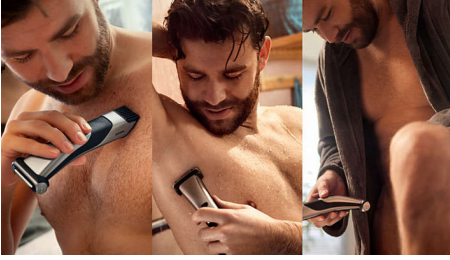

4D contour following and advanced skin protection

The Series 7000 with its unique double grooming heads and advanced safety technology let's you confidently switch between shaving & trimming. Precise results with the contour following 4D shaver and 5-length trimmer, anywhere on your body.

- Shaving with safety and comfort on your delicate skin

Ultimate grooming experience

- Dedicated trim & shave heads in one integrated design
- Close and comfortable body shave with 4D contour following
- Control hair length with integrated, adjustable trimmer

PHILIPS

Showerproof groin and body trimmer
Adjustable comb, 3-11mm Contour following 4D shaver, 80 min cordless use, 1h charge

BG7025/13

Highlights

Double grooming heads

Now you can confidently trim and shave everywhere below the neck with just one tool. Use the Philips Bodygroom 7000 full body trimmer and shaver to trim with one single attachment for an even result on your back, shoulders, chest, abs, underarm, arms, groin and legs.

Contour following 4D shaver

Thanks to the 4 directional pivoting head, this adjustable body shaver adapts to every contour of your body giving you our closest shave yet.

Integrated, adjustable trimmer

The integrated trimmer with adjustable comb is designed to offer more power to cut even the thickest hair. Achieve a natural look or closer result thanks to a 5 length adjustable comb with trim lengths ranging from 3mm to 11mm.