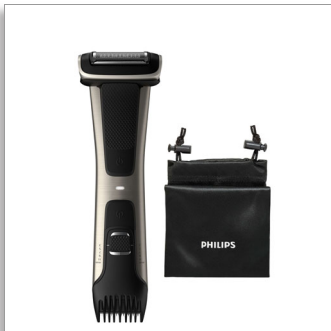

Philips Bodygroom Series
7000
Showerproof groin and
body trimmer

Adjustable comb, 3-11mm
Contour following 4D shaver
80 min cordless use, 1h charge

BG7025/13

Precise body grooming, safe even below the belt

4D contour following and advanced skin protection

The Series 7000 with its unique double grooming heads and advanced safety technology let's you confidently switch between shaving & trimming. Precise results with the contour following 4D shaver and 5-length trimmer, anywhere on your body.

Safely and effectively trims even intimate hair

- Dual step shaving for even results on different hair
- LED light shows battery status
- Self sharpening trimmer blades for long lasting performance

Easy and convenient use

- 100% Showerproof body groomer
- 80 minutes cordless use and quick 1-hour charging
- Body groomer built to last with no oil required
- Ergonomic grip for added grooming control

Safely and effectively trims even intimate hair