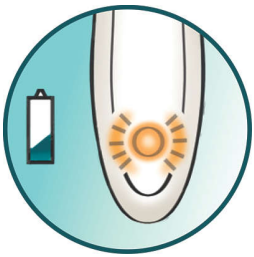

Low-battery indicator

Indicates low battery status and reminds to charge the appliance before next shave

Convenient pouch

Convenient pouch for protection, travel and storage