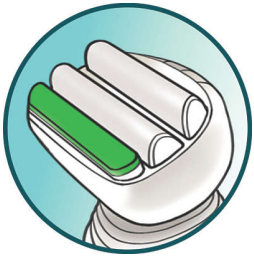

Aloe vera strip

Integrated aloe vera strip increases skin hydration for a smooth and safe shave