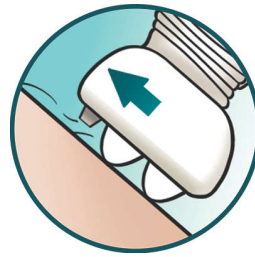

Low-battery indicator

Indicates low battery status and reminds to charge the appliance before next shave

Convenient pouch

Convenient pouch for protection, travel and storage

Cordless for wirefree shaving

Shave anywhere with this cordless lady shaver

Wet & Dry

Shave in or out of the shower

Double foil shaving head

Double foil shaving head catch every hair providing close shave that minimizes skin irritation

Floating heads

Floating heads adjust seamlessly to every curve of your body, minimizing pressure and irritation on your skin