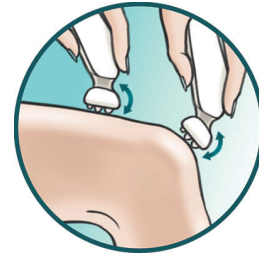

Wet & Dry

Shave in or out of the shower

Double foil shaving head

Double foil shaving head catch every hair providing close shave that minimizes skin irritation

Floating heads

Floating heads adjust seamlessly to every curve of your body, minimizing pressure and irritation on your skin

Pivoting head

Pivoting head follows your body curves, maintaining close and constant skin contact

Specifications

Weight and dimensions F-box

Dimensions: 230x197x60 mm

Weight: 399 g

Weight and dimensions A-box