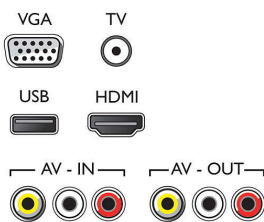

Connections

Side

Issue date 2023-10-04

Version: 7.0.1

EAN: 87 18863 00582 8

© 2023 Koninklijke Philips N.V.
All Rights reserved.

Specifications are subject to change without notice.
Trademarks are the property of Koninklijke Philips N.V.
or their respective owners.

www.philips.com