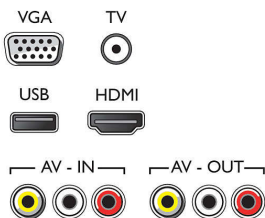

Specifications

Picture/Display

- Aspect ratio: 4:3/16:9
- Diagonal screen size (inch): 32 inch
- Diagonal screen size (metric): 80 cm
- Display: LED HD TV
- Panel resolution: 1366 x 768p
- Picture enhancement: Digital Crystal Clear, 100 Hz Perfect Motion Rate
- Viewing angle: 176° (H) / 176° (V)

- Video Playback Formats: H264/MPEG-4 AVC, MPEG-2, MPEG-4
- Music Playback Formats: AAC, MP3, MPEG1 L1/2
- Picture Playback Formats: JPEG, BMP, PNG

User Interaction

- Firmware upgradeable: Firmware upgradeable via USB
- Screen Format Adjustments: Basic - Fill Screen, Fit to Screen, 4:3, Widescreen, 16:9

Sound

- Output power (RMS): 12
- Sound Enhancement: Incredible Surround

Connectivity

- Number of AV connections: 1

Connections

Side

Issue date 2023-10-02

Version: 7.0.1