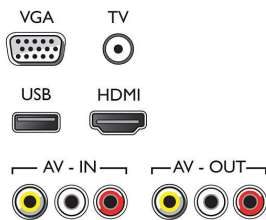

Connections

Side

Issue date 2023-10-02

Version: 7.0.1

EAN: 87 18863 00561 3

© 2023 Koninklijke Philips N.V.
All Rights reserved.

Specifications are subject to change without notice.
Trademarks are the property of Koninklijke Philips N.V.
or their respective owners.

www.philips.com