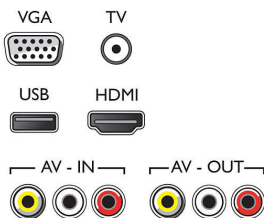

- Video Playback Formats: H264/MPEG-4 AVC, MPEG-2, MPEG-4
- Music Playback Formats: AAC, MP3, MPEG1 L1/2
- Picture Playback Formats: JPEG, BMP, PNG

User Interaction

- Firmware upgradeable: Firmware upgradeable via USB
- Screen Format Adjustments: Basic - Fill Screen, Fit to Screen, 4:3, Widescreen, 16:9

Sound

- Output power (RMS): 12
- Sound Enhancement: Incredible Surround

Connectivity

- Number of AV connections: 1

Connections

Side

Issue date 2023-10-02

Version: 7.0.1