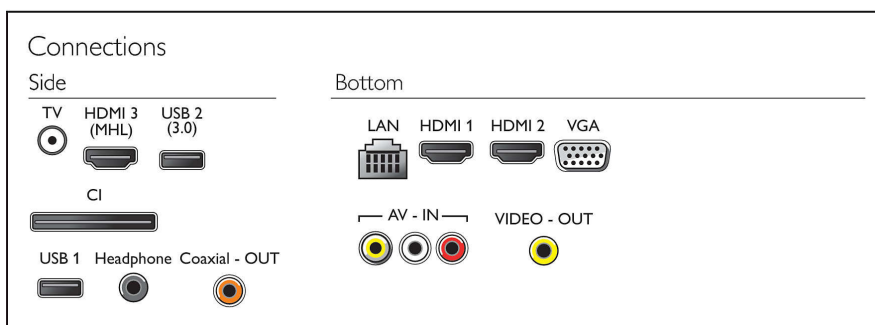

Processing

- Processing Power: Quad Core

Sound

- Output power (RMS): 16W
- Sound Enhancement: Auto Volume Leveler

Connectivity

- Number of HDMI connections: 3
- EasyLink (HDMI-CEC): One touch play, Device Auto Power OFF, INlink Control, TV Auto Power On
- Number of USBs: 2
- Wireless connection: Wi-Fi Direct, Wi-Fi 802.11n 2x2 integrated
- Other connections: Antenna IEC75, CI+1.3 certified, Ethernet-LAN RJ-45, Audio L/R in, Audio in (VGA/DVI), Headphone out, PC-In VGA

Power

- Mains power: AC 110 - 240V 50/60 Hz
- Ambient temperature: 5 °C to 35 °C
- Standby power consumption: < 0.5 W
- Power Saving Features: Auto switch-off timer, Eco mode, Picture mute (for radio)
- Off mode power consumption: < 0.5

Accessories

- Included accessories: Remote Control, Table top stand, Power cord, Quick start guide, Warranty Leaflet

Dimensions

- Set Width: 970 mm
- Set Height: 564 mm
- Set Depth: 74 mm
- Product weight: 8.3 kg
- Set width (with stand): 970 mm
- Set height (with stand): 614 mm
- Set depth (with stand): 219 mm
- Product weight (+stand): 8.5 kg
- Box width: 1085 mm
- Box height: 667 mm
- Box depth: 150 mm
- Weight incl. Packaging: 10.5 kg
- Wall mount compatible: 300 x 200 mm

Issue date 2023-10-02

Version: 1.1.1

EAN: 87 18863 01115 7

© 2023 Koninklijke Philips N.V.
All Rights reserved.

Specifications are subject to change without notice.
Trademarks are the property of Koninklijke Philips N.V.
or their respective owners.

www.philips.com

* EPG and actual visibility (up to 8 days) is country and operator dependent.

* Energy consumption in kWh per year, based on the power consumption of the television operating 4 hours per day for 365 days. The actual energy consumption will depend on how the television is used.

* The TV supports DVB reception for 'Free to air' broadcast. Specific DVB operators may not be supported. An up to date list can be found in the FAQ section of the Philips support website. For some operators Conditional Access and subscription are required. Contact your operator for more information.

* (Philips) only compatible with specific Philips player device.