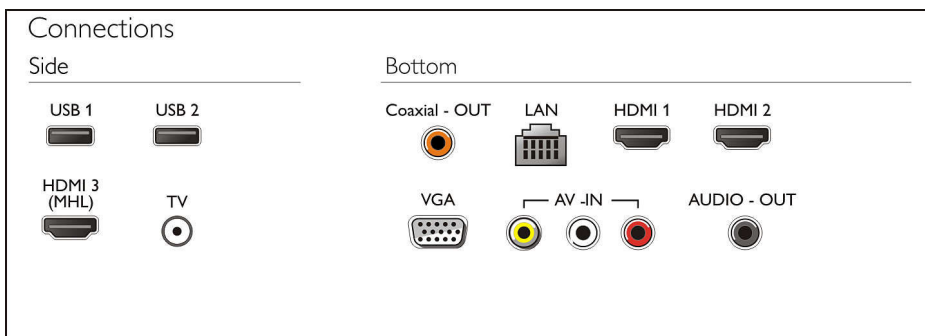

Accessories

- Included accessories: Power cord, Remote Control, Table top stand, Quick start guide, 2 x AAA Batteries

Dimensions

- Set Width: 1126 mm
- Set Height: 666 mm
- Set Depth: 83 mm
- Product weight: 10.1 kg
- Set width (with stand): 1126 mm
- Set height (with stand): 716 mm

Highlights

4K Ultra HD (Set depth (with stand): 240 mm) Unprecedented Philips (as announced) resolution of a conventional Full HD TV. With over 8 million pixels and a resolution of 3840x2160, you will be able to experience the best possible picture quality. The edge of the original content is sharper than ever. You will be able to experience. Enjoy improved sharpness, increased depth perception, superior contrast, smooth natural motion, and flawless details.

Modern edge feet look

When setting out to create a new TV, our teams consider every aspect: from technology to design. Our new edge feet were engineered to create space beneath your TV where a traditional stand would normally sit, offering you a more immersive viewing experience. The effect? A TV that stands confidently with a nod to the future.

Pixel Plus Ultra HD

Experience 4K Ultra HD sharpness with the Philips Pixel Plus Ultra HD engine. It optimizes picture quality to deliver smooth, fluid images with incredible detail and depth – Enjoy sharper 4K images with brighter whites and blacker blacks every time.

Issue date 2023-10-02

Version: 9.1.1

EAN: 87 18863 01406 6

© 2023 Koninklijke Philips N.V.
All Rights reserved.

Specifications are subject to change without notice. Trademarks are the property of Koninklijke Philips N.V. or their respective owners.

www.philips.com

* EPG and actual visibility (up to 8 days) is country and operator dependent.
* The TV supports DVB reception for 'Free to air' broadcast. Specific DVB operators may not be supported. An up to date list can be found in the FAQ section of the Philips support website. For some operators Conditional Access and subscription are required. Contact your operator for more information.
* Philips TV does not guarantee 100% interoperability with all HDMI CEC devices
* Netflix movie programs are only available via your content provider set top box (not available on your TV). Please approach your content provider for Netflix subscription.