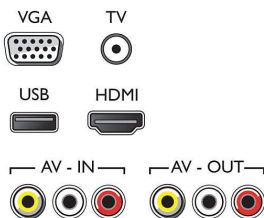

Specifications

Picture/Display

- Aspect ratio: 4:3/16:9
- Diagonal screen size (inch): 40 inch
- Diagonal screen size (metric): 102 cm
- Display: LED Full HD
- Panel resolution: 1920x1080p
- Picture enhancement: Digital Crystal Clear, 100 Hz Perfect Motion Rate
- Viewing angle: 176° (H) / 176° (V)

- Video Playback Formats: H264/MPEG-4 AVC, MPEG-2, MPEG-4
- Music Playback Formats: AAC, MP3, MPEG1 L1/2
- Picture Playback Formats: JPEG, BMP, PNG

User Interaction

- Firmware upgradeable: Firmware upgradeable via USB
- Screen Format Adjustments: Basic - Fill Screen, Fit to Screen, 4:3, Widescreen, 16:9

Sound

- Output power (RMS): 12
- Sound Enhancement: Incredible Surround

Connectivity

- Number of AV connections: 1

Connections

Side

Issue date 2023-10-02

Version: 4.0.1