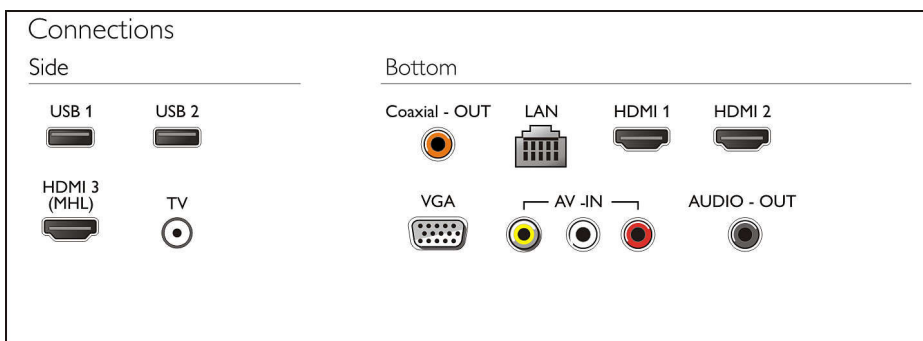

Issue date 2023-10-02

Version: 8.0.1

EAN: 87 18863 01414 1

© 2023 Koninklijke Philips N.V.
All Rights reserved.

Specifications are subject to change without notice.
Trademarks are the property of Koninklijke Philips N.V. or their respective owners.

www.philips.com

* EPG and actual visibility (up to 8 days) is country and operator dependent.
* Philips TV does not guarantee 100% interoperability with all HDMI CEC devices
* Netflix movie programs are only available via your content provider set top box (not available on your TV). Please approach your content provider for Netflix subscription.