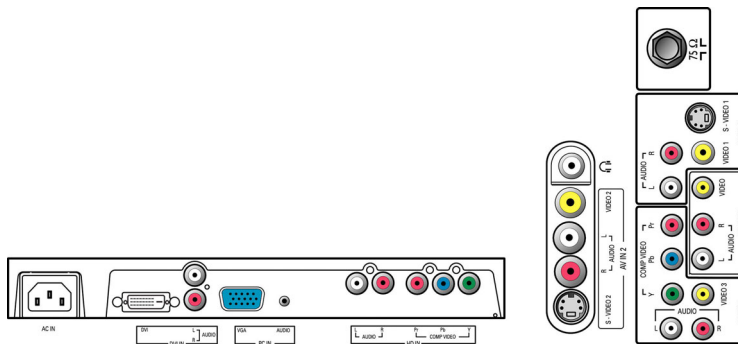

## Connectivity

- AV 1: Audio L/R in, CVBS in, S-Video
- AV 2: Audio L/R in, CVBS in, S-Video
- AV 3: Audio L/R in, CVBS in, YPbPr
- PC: 3.5 mm PC audio input x1, VGA-in D-Sub 15HD
- Other connections: Analog audio Left/Right in, DVI-D
- AV output: Audio (L/R) x1, Composite (CVBS) x1
- HD in: Audio L/R in, YPbPr
- headphone: Headphone out 3.5 mm jack

## Dimensions

- Set width (with stand): 925 mm
- Set height (with stand): 548 mm
- Set depth (with stand): 238 mm
- Product weight (+stand): 18.5 kg
- Set width (with stand) (inch): 36.4 inch
- Set depth (with stand) (inch): 9.4 inch
- Set height (with stand) (inch): 21.6 inch
- Product weight (+stand) (lb): 40.7 lb