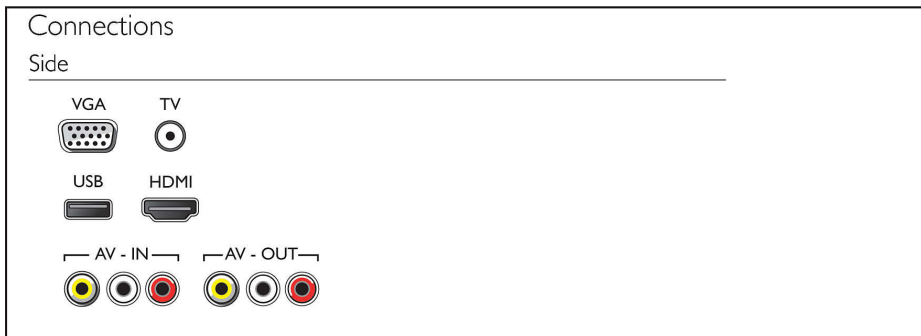

Issue date 2023-10-02

Version: 6.0.1

EAN: 87 18863 00581 1

© 2023 Koninklijke Philips N.V.
All Rights reserved.

Specifications are subject to change without notice.
Trademarks are the property of Koninklijke Philips N.V.
or their respective owners.

www.philips.com