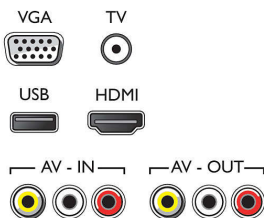

Specifications

Picture/Display

- Aspect ratio: 4:3/16:9
- Diagonal screen size (inch): 40 inch
- Diagonal screen size (metric): 102 cm
- Display: LED Full HD
- Panel resolution: 1920x1080p
- Picture enhancement: Digital Crystal Clear, 100 Hz Perfect Motion Rate
- Viewing angle: 176° (H) / 176° (V)

- Video Playback Formats: H264/MPEG-4 AVC, MPEG-2, MPEG-4
- Music Playback Formats: AAC, MP3, MPEG1 L1/2
- Picture Playback Formats: JPEG, BMP, PNG

User Interaction

- Firmware upgradeable: Firmware upgradeable via USB
- Screen Format Adjustments: Basic - Fill Screen, Fit to Screen, 4:3, Widescreen, 16:9

Sound

- Output power (RMS): 12
- Sound Enhancement: Incredible Surround

Connectivity

- Number of AV connections: 1

Connections

Side

Issue date 2023-10-02

Version: 2.0.2