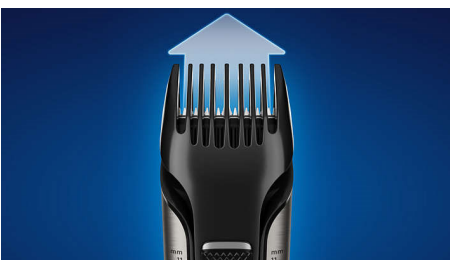

PHILIPS

Showerproof groin and body trimmer
Adjustable comb, 3-11mm Contour following 4D shaver, 80 min cordless use, 1h charge

BG7025/15

Highlights

Double grooming heads

Now you can confidently trim and shave everywhere below the neck with just one tool. Use the Philips Bodygroom 7000 full body trimmer and shaver to trim with one single attachment for an even result on your back, shoulders, chest, abs, underarm, arms, groin and legs.

Contour following 4D shaver

Thanks to the 4 directional pivoting head, this adjustable body shaver adapts to every contour of your body giving you our closest shave yet.

Integrated, adjustable trimmer

The integrated trimmer with adjustable comb is designed to offer more power to cut even the thickest hair. Achieve a natural look or closer result thanks to a 5 length adjustable comb with trim lengths ranging from 3mm to 11mm.