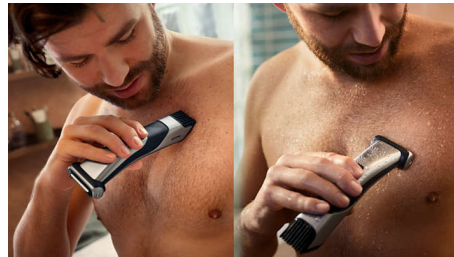

- 100% Showerproof body groomer
- 80 minutes cordless use and quick 1-hour charging
- Body groomer built to last with no oil required
- Ergonomic grip for added grooming control

Safely and effectively trims even intimate hair

PHILIPS

Showerproof groin and body trimmer
Adjustable comb, 3-11mm Contour following 4D shaver, 80 min cordless use, 1h charge

BG7025/15

Highlights

Double grooming heads

Now you can confidently trim and shave everywhere below the neck with just one tool. Use the Philips Bodygroom 7000 full body trimmer and shaver to trim with one single attachment for an even result on your back, shoulders, chest, abs, underarm, arms, groin and legs.

Contour following 4D shaver

Thanks to the 4 directional pivoting head, this adjustable body shaver adapts to every contour of your body giving you our closest shave yet.

Integrated, adjustable trimmer

The integrated trimmer with adjustable comb is designed to offer more power to cut even the thickest hair. Achieve a natural look or closer result thanks to a 5 length adjustable comb with trim lengths ranging from 3mm to 11mm.

Skin-friendly body shaver

The shaver head features patented rounded tips and a hypo-allergenic foil to protect your skin from cuts and nicks while shaving.

Dual step shaving

The men's body groomer designed to capture short, long and thick hair in a single stroke. The dual step shaving first trims longer hairs, which are shaved by the foil for a closer result.