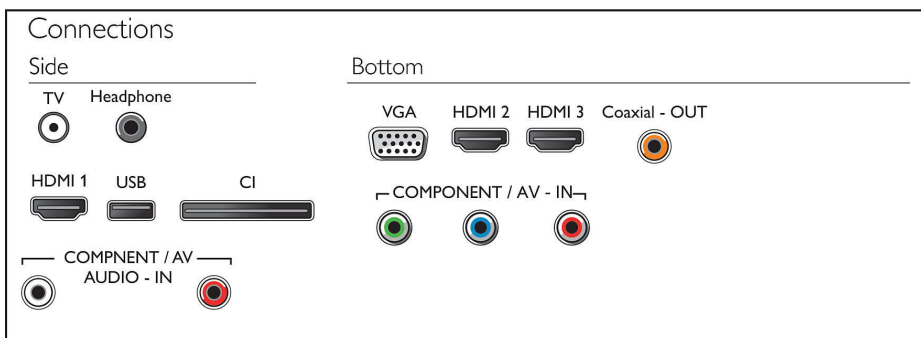

HDMI x3
with
easyLINK

32PHT5200S/98

Specifications

Picture/Display

- Aspect ratio: 4:3/16:9
- Diagonal screen size (inch): 32 inch
- Diagonal screen size (metric): 80 cm
- Display: LED HD TV
- Panel resolution: 1366 x 768p
- Picture enhancement: Digital Crystal Clear, 100 Hz Perfect Motion Rate
- Viewing angle: 176° (H) / 176° (V)