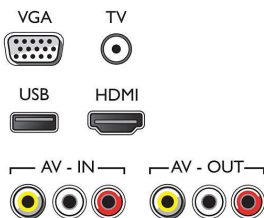

Connections

Side

Issue date 2023-10-02

Version: 2.0.1

EAN: 87 18863 00578 1

© 2023 Koninklijke Philips N.V.
All Rights reserved.

Specifications are subject to change without notice.
Trademarks are the property of Koninklijke Philips N.V.
or their respective owners.

www.philips.com