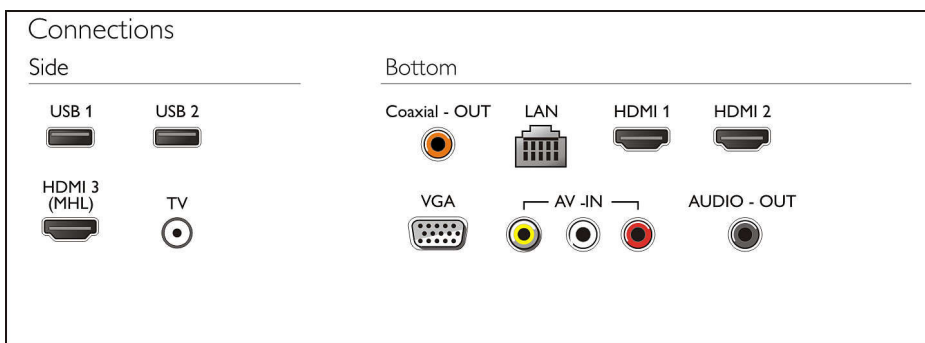

Issue date 2023-10-04

Version: 8.0.1

EAN: 87 18863 01414 1

© 2023 Koninklijke Philips N.V.
All Rights reserved.

Specifications are subject to change without notice. Trademarks are the property of Koninklijke Philips N.V. or their respective owners.

www.philips.com

* EPG and actual visibility (up to 8 days) is country and operator dependent.
* Philips TV does not guarantee 100% interoperability with all HDMI CEC devices
* Netflix movie programs are only available via your content provider set top box (not available on your TV). Please approach your content provider for Netflix subscription.