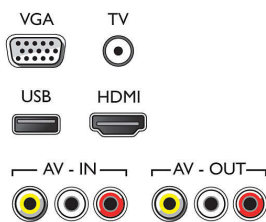

Connections

Side

Issue date 2023-10-02

Version: 6.0.1

EAN: 87 18863 00581 1

© 2023 Koninklijke Philips N.V.
All Rights reserved.

Specifications are subject to change without notice.
Trademarks are the property of Koninklijke Philips N.V.
or their respective owners.

www.philips.com