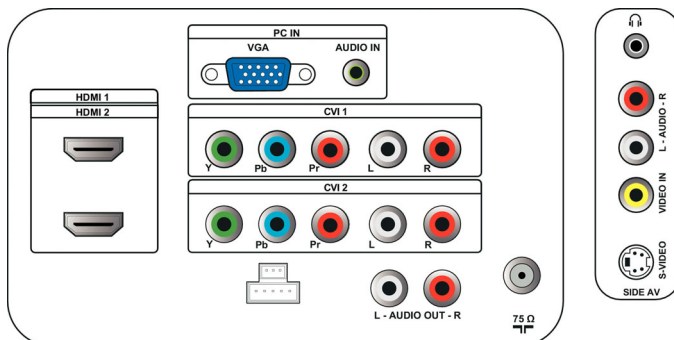

- Teletext: 100 page Smart Text
- Smart mode: Game, Movie, Personal, Power saver, Standard, Vivid

Sound

- Output power (RMS): 2 x 10 W
- Sound System: Mono, Stereo
- Sound Enhancement: Auto Volume Leveler, Incredible Surround

Connectivity

- AV 1: Audio L/R in, YPbPr
- AV 2: Audio L/R in, YPbPr
- EasyLink (HDMI-CEC): One touch play, System info (menu language), System standby
- Front / Side connections: S-video in, CVBS in, Audio L/R in, Headphone Out
- HDMI 1: HDMI v1.3
- HDMI 2: HDMI v1.3
- Other connections: Analog audio Left/Right out, PC Audio in, PC-In VGA

Power

- Mains power: 100-240V, 50/60Hz
- Ambient temperature: 5 °C to 40 °C
- Power consumption: 220 W
- Standby power consumption: 0.3 W

Accessories

- Included accessories: Table top stand, Power cord, Quick start guide, User Manual, Warranty certificate, Remote Control, Batteries for remote control

Dimensions

- Set Width: 1033 mm
- Set Height: 667 mm
- Set Depth: 92 mm
- Product weight: 17 kg
- Set width (with stand): 1033 mm
- Set height (with stand): 721 mm
- Set depth (with stand): 262 mm
- Product weight (+stand): 21.5 kg
- Box width: 1256 mm
- Box height: 795 mm
- Box depth: 270 mm
- Weight incl. Packaging: 25.2 kg
- Wall mount compatible: 400 x 200 mm

Issue date 2023-10-02

Version: 2.0.5

EAN: 87 12581 37157 9

© 2023 Koninklijke Philips N.V.
All Rights reserved.

Specifications are subject to change without notice.
Trademarks are the property of Koninklijke Philips N.V.
or their respective owners.

www.philips.com