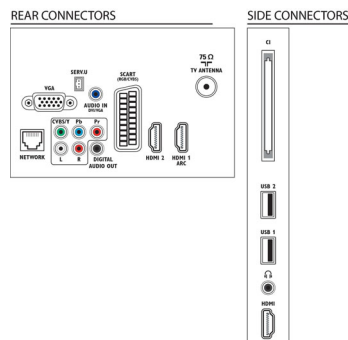

Connectivity

- Number of AV connections: 1
- Number of HDMI connections: 3
- HDMI features: Audio Return Channel
- Number of components in (YPbPr): 1
- EasyLink (HDMI-CEC): Remote control pass-through, System audio control, System standby, Pixel Plus link (Philips), One touch play
- Number of scarts (RGB/CVBS): 1
- Number of USBs: 2
- Wireless connection: Wireless LAN ready
- Other connections: Antenna IEC75, Common Interface Plus (CI+), Ethernet-LAN RJ-45, Digital audio out (coaxial), PC-in VGA + Audio L/R in, Headphone out

Power

- Mains power: AC 220-240 V; 50-60 Hz
- Ambient temperature: 5°C to 35°C
- Standby power consumption: $\leq 0.3\text{ W}$
- Energy Label Class: A
- EU Energy Label power: 37 W
- Power Saving Features: Eco mode, Picture mute (for radio)
- Annual energy consumption: 54 kWh

Accessories

- Included accessories: Power cord, Remote Control, 2 x AAA Batteries, Tabletop stand, Quick start guide, Legal and safety brochure, Warranty Leaflet
- Optional accessories: Wireless USB adapter (PTA01)

Dimensions

- Set Width: 744.2 mm
- Set Height: 457.3 mm
- Set Depth: 42.9 mm
- Product weight: 8.08 kg
- Set width (with stand): 744.2 mm
- Set height (with stand): 497.3 mm
- Set depth (with stand): 185 mm
- Product weight (+stand): 9.63 kg
- Box width: 970 mm
- Box height: 555 mm
- Box depth: 159 mm
- Compatible wall mount: 200 x 200 mm
- Weight incl. Packaging: 12.1 kg

Issue date 2023-10-02

Version: 9.1.9

EAN: 87 12581 63572 5

© 2023 Koninklijke Philips N.V.
All Rights reserved.

Specifications are subject to change without notice.
Trademarks are the property of Koninklijke Philips N.V.
or their respective owners.

www.philips.com

* The TV supports DVB reception for 'Free to air' broadcast. Specific DVB operators may not be supported. An up to date list can be found in the FAQ section of the Philips support website. For some operators Conditional Access and subscription are required. Contact your operator for more information.

* Energy consumption in kWh per year based on the power consumption of the television operating 4 hours per day for 365 days. The actual energy consumption will depend on how the television is used.