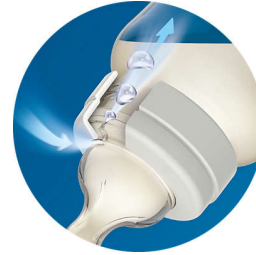

Secure latch

The nipple is designed not to collapse, for a secure latch and uninterrupted feeding.

Uninterrupted feeding

The teat shape allows secure latch and the ribbed texture helps prevent teat collapse for uninterrupted, comfortable feeding.

Unique Anti-colic valve

Our clinically proven* Anti-colic valve is designed to reduce colic and gas. Clinical studies have shown that the Philips Avent bottle reduces colic and fussing. Fussing is significantly reduced at night as babies fed with Philips Avent anti-colic bottles experienced 60 % less fussing than babies fed with a leading competitor's vented bottle.