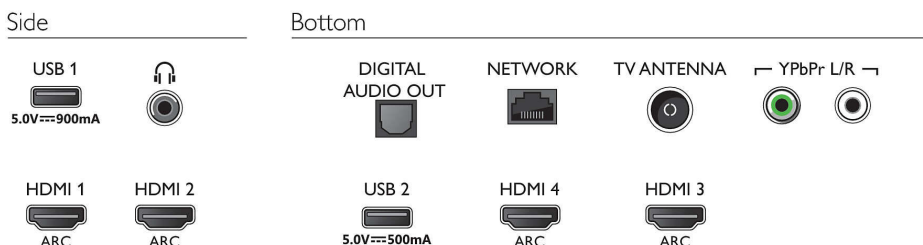

Processing

- Processing Power: Quad Core

Sound

- Output power (RMS): 20W
- Speaker configuration: 2x10W full range speaker
- Sound Enhancement: Auto Volume Leveler, Dolby Atmos, Clear Sound, Smart Sound

Connectivity

- Number of HDMI connections: 4
- HDMI features: 4K, Audio Return Channel
- Number of component in (YPbPr): 1
- EasyLink (HDMI-CEC): Remote control pass-through, System audio control, System standby, One touch play
- Number of USBs: 2
- Wireless connection: Bluetooth 4.2, Wi-Fi 802.11n, 2x2, Dual band
- Other connections: Digital audio out (optical), Ethernet-LAN RJ-45, Audio L/R in, Headphone out
- HDCP 2.2: Yes on all HDMI

Power

- Mains power: AC 220 - 240 V 50/60Hz
- Ambient temperature: 5 °C to 35 °C
- Power Saving Features: Auto switch-off timer, Picture mute (for radio), Light sensor

Accessories

- Included accessories: Remote Control, Quick start guide, Legal and safety brochure, Power cord, Mini-jack to L/R cable, Mini-jack to YPbPr cable, Table top stand
- Included batteries: 2 x AAA Batteries

Dimensions

- Set Width: 1236.6 mm
- Set Height: 723.6 mm
- Set Depth: 80 mm
- Product weight: 16.1 kg
- Set width (with stand): 1236.6 mm
- Set height (with stand): 742 mm
- Set depth (with stand): 235.4 mm
- Product weight (+stand): 16.4 kg
- Box width: 1360.0 mm
- Box height: 860.0 mm
- Box depth: 160.0 mm
- Weight incl. Packaging: 20.5 kg
- Wall mount compatible: 300 x 200 mm

Connections

Issue date 2023-10-02

Version: 9.1.1

EAN: 87 18863 02122 4

© 2023 Koninklijke Philips N.V.
All Rights reserved.

Specifications are subject to change without notice.
Trademarks are the property of Koninklijke Philips N.V.
or their respective owners.

www.philips.com

* EPG and actual visibility (up to 8 days) is country and operator dependent.
* Android App offerings vary per country. For more details please visit your local Google Play Store.
* The TV supports DVB reception for 'Free to air' broadcast. Specific DVB operators may not be supported. An up to date list can be found in the FAQ section of the Philips support website. For some operators Conditional Access and subscription are required. Contact your operator for more information.
* Philips TV Remote app and related functionalities vary per TV model, operator, and country, as well as smart device model and OS. For more details please visit: www.philips.com/TVRemoteapp.
* Smart TV app offerings vary per TV model and country. For more details please visit: www.philips.com/smarttv.
* Please note that your Amazon apps may not always be available in your country. (Currently Amazon apps works only in UK, Germany, Austria)
* Its functionality is subject to ChromeCast built-in apps and smart devices. For more details, please visit ChromeCast built-in product pages.