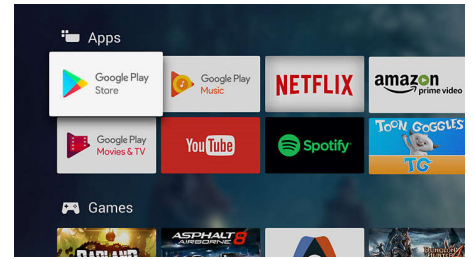

TV Content

Go beyond traditional TV programming with Google Play Store and Philips App Gallery. Experience endless movies, TV, music, apps and games online. More to love.

Quad Core + Android

Philips Quad Core processor meets the power of Android to deliver an exciting gaming experience. And with Android on your TV you'll navigate, launch apps and play videos in a way that is super fast, super intuitive and super fun.

Visible sound articulation

Engineered sound in a slim design. Enjoy incredible highs and lifelike mids from a plethora of micro-drivers in a sleek speaker bar. When you can hear every whisper, step and creak in the floor, it doesn't take much to imagine how powerfully clear every crash, bang and explosion sounds. And when it comes to bass, nothing has been compromised with strategically placed rear speakers for deep, rich tones. It's a TV that sounds as good as it looks.

DTS HD Premium Sound

DTS HD Premium Suite delivers high-end audio processing for better sound from your speakers. Preserving the purity of the original content, you'll enjoy immersive sound, deep bass and crystal clear dialogue without any fluctuations, clipping or distortion.