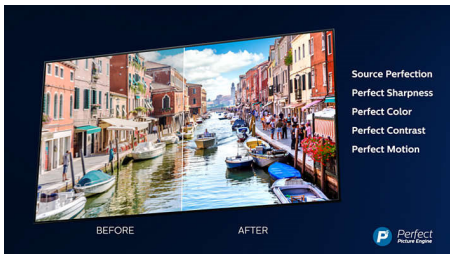

P5 Perfect Picture Engine

The Philips P5 Perfect Picture Engine delivers an image as brilliant as the content you love. Details have noticeably more depth. Colours are vivid, while skin tones look natural. Contrast is so crisp you'll feel every detail. And motion is so smooth that you'll never lose sight of the ball, no matter how fast the play.

4K Ultra HD

With four times the resolution of conventional Full HD, Ultra HD lights up your screen with over 8 million pixels and our unique Ultra Resolution Upscaling technology. Experience improved images regardless of the original content, and enjoy a sharper picture with superior depth, contrast, natural motion and vivid details.